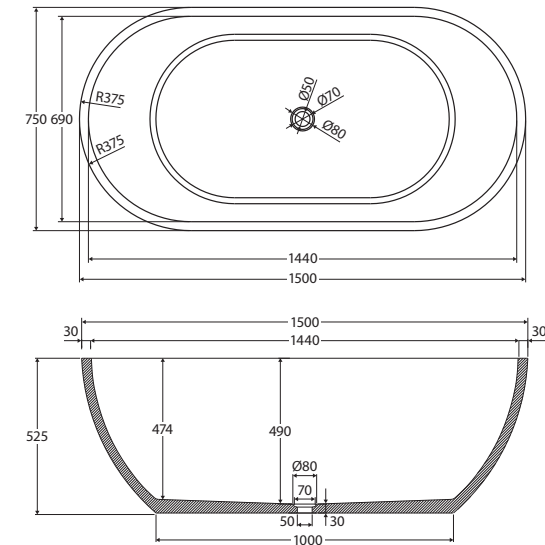

Jada

FREESTANDING CONCRETE BATH, 1500MM

Features

- Opulent modern shape
- Freestanding design
- Warm grey colour
- No overflow
- Concrete cap pull-out/pop-up waste included (WAS79CC)
- Made from concrete with food-grade nano sealant
- Fill capacity: 372L
- Net weight: 163 kg
- Gross weight: 193 kg

While we aim to ensure specifications are correct at the time of publication, Fienza reserves the right to make modifications without prior notice. Physical colour may vary from image shown. All measurements are shown in millimetres. Always use physical product measurements for mark-ups and roughing-in as the technical drawing may differ from actual product received.