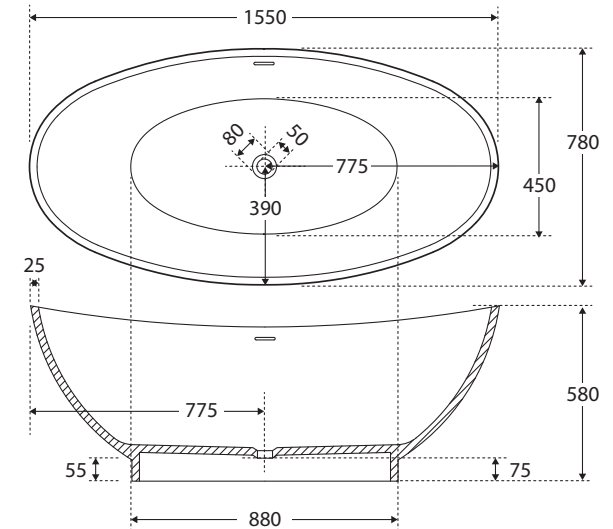

Antonia

CAST STONE SOLID SURFACE BATH, 1550MM

Features

- Freestanding style
- Built-in overflow
- Chrome pull-out/pop-up waste included
- Capacity: 270L
- Net weight: 145kg
- Gross weight: 185kg

Installation Warning: Floor preparation may be required for off-centre waste positions. Please discuss with your builder/plumber before tiling and waterproofing your bathroom.

While we aim to ensure specifications are correct at the time of publication, Fienza reserves the right to make modifications without prior notice. Physical colour may vary from image shown. All measurements are shown in millimetres. Always use physical product measurements for mark-ups and roughing-in as the technical drawing may differ from actual product received.