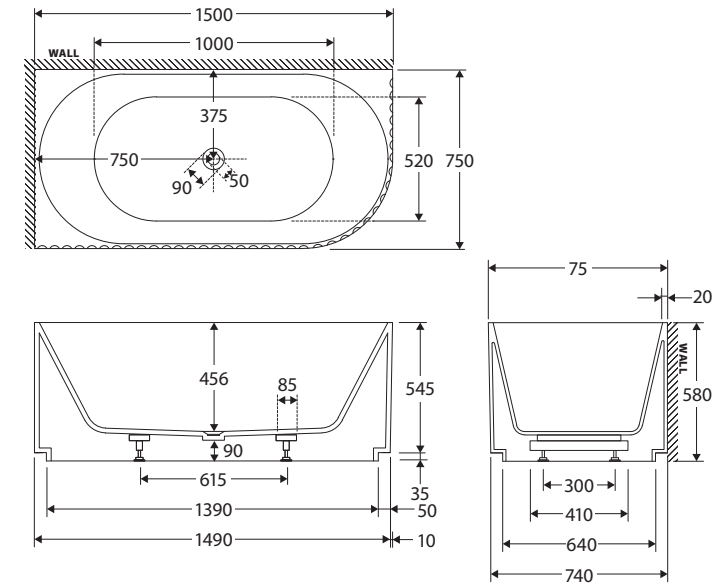

Eleanor

RIGHT-HAND ACRYLIC CORNER BATH, 1500MM

- Fluted design
- Two-sided corner style
- Smooth non-fluted perimeter at the base for easy cleaning
- Chrome pop-up/pull-out waste included
- Made from UV stabilised premium sanitary-grade acrylic with Lucite MMA
- No overflow
- Built-in steel support frame
- Adjustable self-supporting feet
- Capacity: 240L, net weight: 50kg, gross weight: 59kg

Installation Warning: Floor preparation may be required for off-centre waste positions. Please discuss with your builder/plumber before tiling and waterproofing your bathroom.

Available in

Gloss White
FR713-1500R

We aim to ensure that specifications are correct at the time of publication. All measurements are shown in millimetres. Always use measurements of actual product received for final specification as the technical drawing may contain differences. Due to printing limitations, physical colour may vary from the image shown. Fienza reserves the right to make modifications without prior notice.