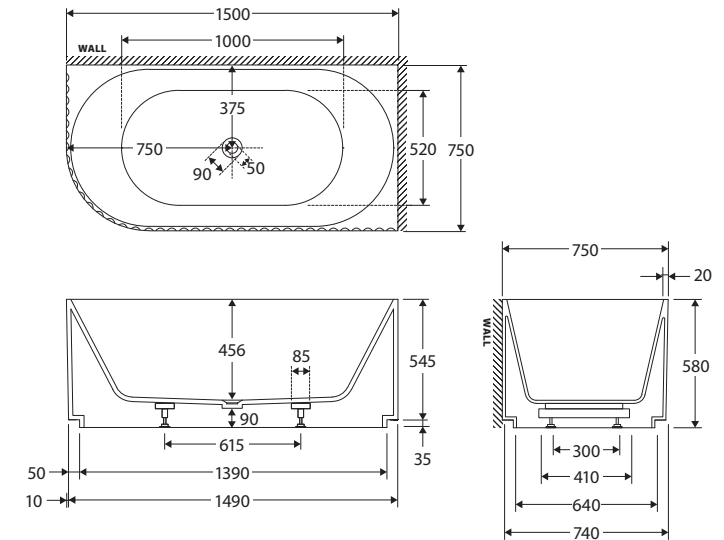

Eleanor

LEFT-HAND ACRYLIC CORNER BATH, 1500MM

- Fluted design
- Two-sided corner style
- Smooth non-fluted perimeter at the base for easy cleaning
- Chrome pop-up/pull-out waste included
- Made from UV stabilised premium sanitary-grade acrylic with Lucite MMA
- No overflow
- Built-in steel support frame
- Adjustable self-supporting feet
- Capacity: 240L, net weight: 50kg, gross weight: 59kg

Installation Warning: Floor preparation may be required for off-centre waste positions. Please discuss with your builder/plumber before tiling and waterproofing your bathroom.

Available in

Cleaning & Care

- Regularly clean with mild soapy water using a microfibre cloth. Weekly cleaning is recommended.
- Do not use harsh detergents, bleach, cream cleansers, window cleaning sprays, or citrus based cleaners.
- Do not use undue pressure and wipe in one direction only.
- If using coloured essential oils, test in an inconspicuous area with water to ensure they won't stain the bath. Always add oils to a bath full of water.

We aim to ensure that specifications are correct at the time of publication. All measurements are shown in millimetres. Always use measurements of actual product received for final specification as the technical drawing may contain differences. Due to printing limitations, physical colour may vary from the image shown. Fienza reserves the right to make modifications without prior notice.