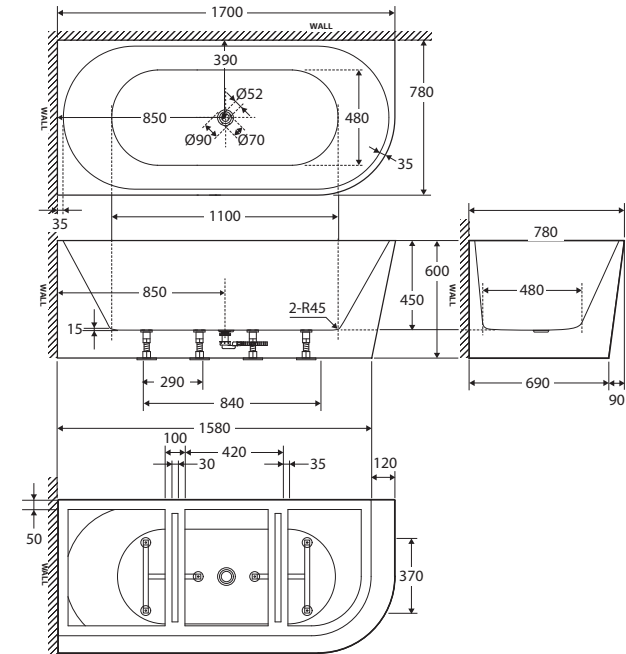

## RIGHT-HAND ACRYLIC CORNER BATH, 1700MM

### Features

- Modern, slim edge design
- Two-sided corner style
- Chrome pull-out/pop-up waste included
- Made from UV stabilised premium sanitary-grade acrylic with Lucite MMA
- No overflow
- Built-in steel support frame
- Adjustable self-supporting feet
- Capacity: 334L
- Net weight: 51kg
- Gross weight: 60kg

While we aim to ensure specifications are correct at the time of publication, Fienza reserves the right to make modifications without prior notice. Physical colour may vary from image shown. All measurements are shown in millimetres. Always use physical product measurements for mark-ups and roughing-in as the technical drawing may differ from actual product received.