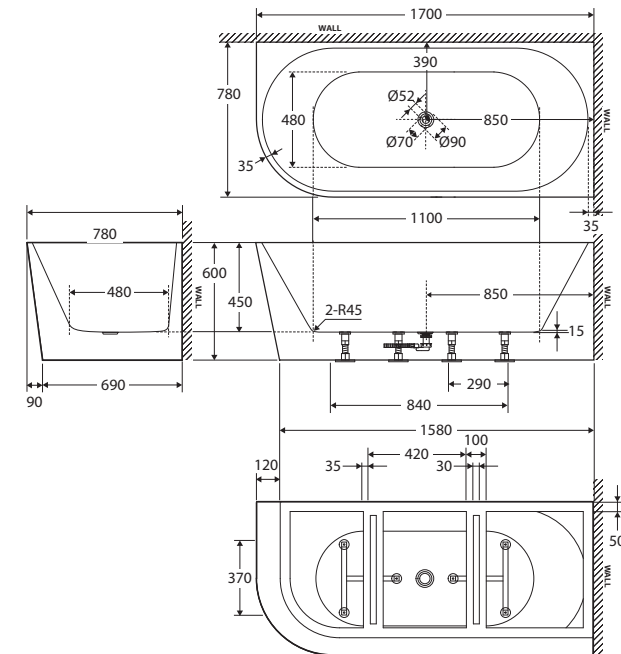

Isabella LEFT-HAND ACRYLIC CORNER BATH, 1700MM

Features

- Modern, slim edge design
- Two-sided corner style
- Chrome pull-out/pop-up waste included
- Made from UV stabilised premium sanitary-grade acrylic with Lucite MMA
- No overflow
- Built-in steel support frame
- Adjustable self-supporting feet
- Capacity: 334L
- Net weight: 51kg
- Gross weight: 60kg

While we aim to ensure specifications are correct at the time of publication, Fienza reserves the right to make modifications without prior notice. Physical colour may vary from image shown. All measurements are shown in millimetres. Always use physical product measurements for mark-ups and roughing-in as the technical drawing may differ from actual product received.