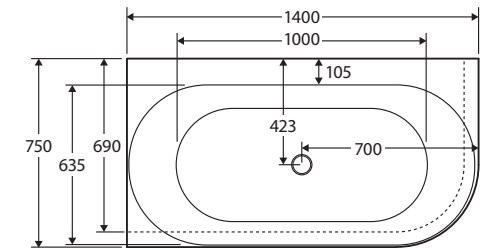

Chloe

RIGHT-HAND ACRYLIC CORNER BATH, 1400MM

Features

- Modern, slim edge design
- Chrome pop-up/pull-out waste included
- Made from UV stabilised premium sanitary-grade acrylic with Lucite MMA
- No overflow
- Built-in steel support frame
- Adjustable self-supporting feet
- Fill capacity: 210L
- Net weight: 36 kg
- Gross weight: 42 kg

While we aim to ensure specifications are correct at the time of publication, Fienza reserves the right to make modifications without prior notice. Physical colour may vary from image shown. All measurements are shown in millimetres. Always use physical product measurements for mark-ups and roughing-in as the technical drawing may differ from actual product received.