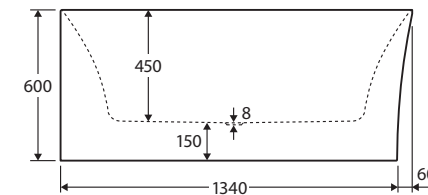

Chloe

RIGHT-HAND ACRYLIC CORNER BATH, 1400MM

Features

- Modern, slim edge design
- Chrome pop-up/pull-out waste included
- Made from UV stabilised premium sanitary-grade acrylic with Lucite MMA
- No overflow
- Built-in steel support frame
- Adjustable self-supporting feet
- Fill capacity: 210L
- Net weight: 36 kg
- Gross weight: 42 kg

While we aim to ensure specifications are correct at the time of publication, Fienza reserves the right to make modifications without prior notice. Physical colour may vary from image shown. All measurements are shown in millimetres. Always use physical product measurements for mark-ups and roughing-in as the technical drawing may differ from actual product received.