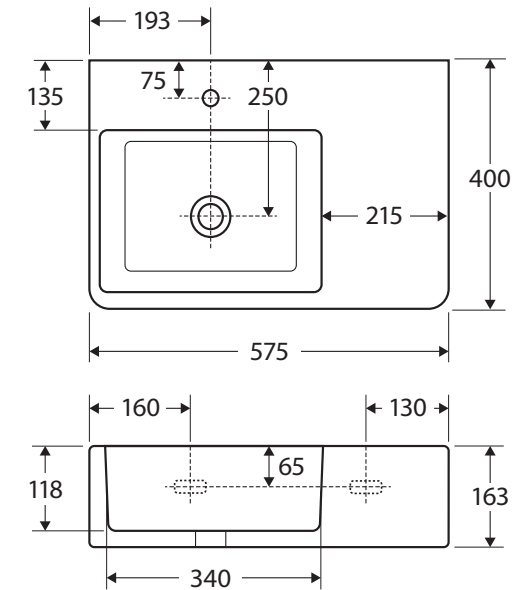

Delta Care

LEFT-HAND WALL-HUNG BASIN

Features

- Can be installed for AS1428.1 Accessible compliance
- Ideal for small bathrooms or powder rooms
- Fully vitreous china
- One tap hole, with overflow
- Requires 32 mm waste with overflow (not included)
- Wall mounting bolts included
- Capacity: 5.3 litres; weight: 22kg

While we aim to ensure specifications are correct at the time of publication, Fienza reserves the right to make modifications without prior notice. Physical colour may vary from image shown. All measurements are shown in millimetres. For ceramic products, please allow +/- 10 mm tolerance for manufacturing variance. Always use physical product measurements for mark-ups and roughing-in as the technical drawing may differ from actual product received.