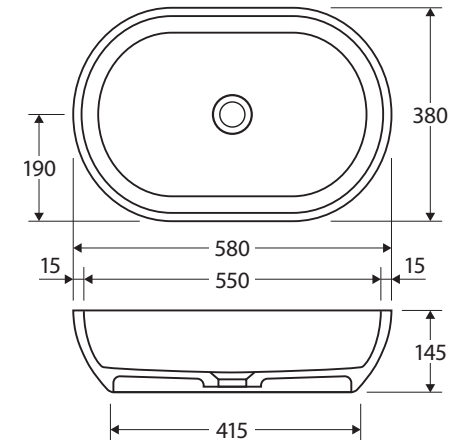

## ABOVE COUNTER BASIN

### Features

- Cast stone solid surface
- No tap hole or overflow
- Requires 32 mm waste without overflow (not included)
- Capacity: 14 litres
- Weight: 10kg

While we aim to ensure specifications are correct at the time of publication, Fienza reserves the right to make modifications without prior notice. Physical colour may vary from image shown. All measurements are shown in millimetres. For ceramic products, please allow +/- 10 mm tolerance for manufacturing variance. Always use physical product measurements for mark-ups and roughing-in as the technical drawing may differ from actual product received.