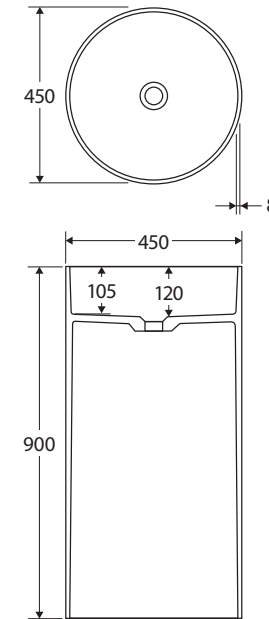

### Features

- Fluted design
- Solid surface
- No tap hole or overflow
- Requires 32 mm non-overflow waste (not included)
- Capacity: 15 litres
- Weight: 32 kg

We aim to ensure that specifications are correct at the time of publication. All measurements are shown in millimetres. Always use measurements of actual product received for final specification as the technical drawing may contain differences. Due to printing limitations, physical colour may vary from the image shown. Fienza reserves the right to make modifications without prior notice.