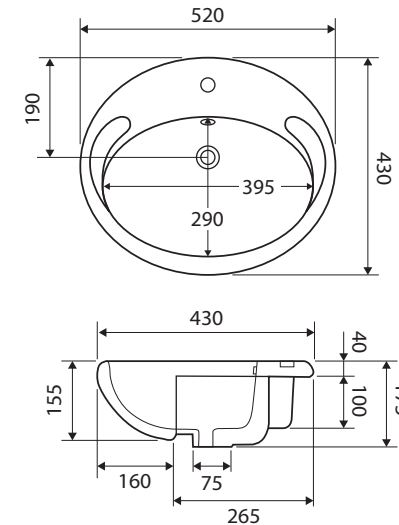

## SEMI-RECESSED BASIN

### Features

- Vitreous china
- One tap hole
- Requires 32 mm overflow waste (not included)
- Capacity: 4 litres

**Please note:** Due to the nature of ceramic as a material, small variations in size and shape do occur. Ensure that the measurements of the purchased basin are checked physically BEFORE cutting any counter-top. Specification drawings are a guide only. Fienza will not be held liable for any errors made by external parties when cutting counter-tops.

While we aim to ensure specifications are correct at the time of publication, Fienza reserves the right to make modifications without prior notice. Physical colour may vary from image shown. All measurements are shown in millimetres. For ceramic products, please allow +/- 10 mm tolerance for manufacturing variance. Always use physical product measurements for mark-ups and roughing-in as the technical drawing may differ from actual product received.