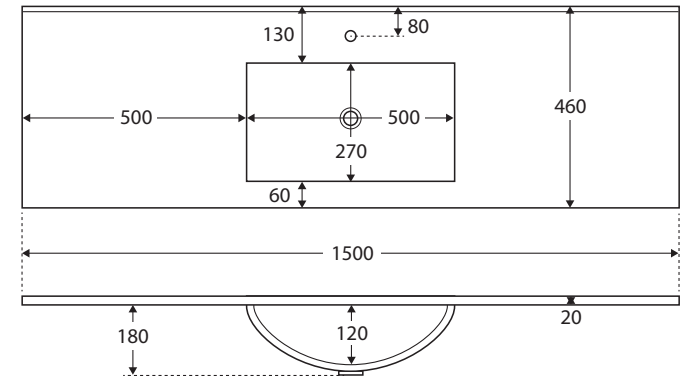

Vanessa

SINGLE BOWL
POLY-MARBLE
BASIN-TOP
1500MM

Features

- 20 mm thick poly-marble
- Gloss white finish
- Requires 40 mm waste, no overflow (not included)

Available in

1 tap hole
150VANS

3 tap hole
150VANS-3

While we aim to ensure specifications are correct at the time of publication, Fienza reserves the right to make modifications without prior notice. Physical colour may vary from image shown. All measurements are shown in millimetres. For ceramic products, please allow +/- 10 mm tolerance for manufacturing variance. Always use physical product measurements for mark-ups and roughing-in as the technical drawing may differ from actual product received.