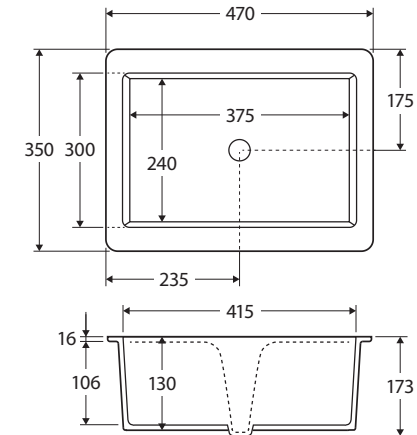

Koko

UNDERMOUNT BASIN

Features

- Wide rectangular bowl design
- Vitreous china
- Integrated overflow with chrome ring included (matte black has matching overflow ring)
- Requires 32 mm overflow waste (not included)
- Capacity: 8 litres

We aim to ensure that specifications are correct at the time of publication. All measurements are shown in millimetres. For ceramic products, please allow +/- 10 mm tolerance for manufacturing variance. Always use measurements of actual product received for final specification as the technical drawing may contain differences. Due to printing limitations, physical colour may vary from the image shown. Fienza reserves the right to make modifications without prior notice.