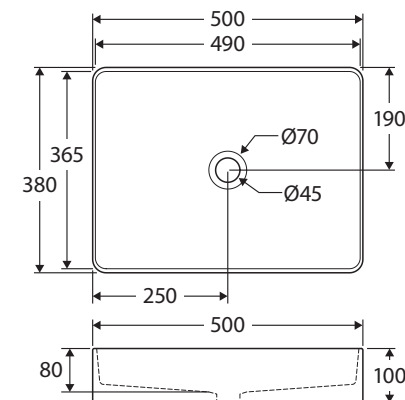

Eleanor

Rectangular

ABOVE COUNTER FLUTED BASIN

Features

- Fluted design
- Gloss white finish
- Vitreous china
- No tap hole or overflow
- Requires 32 mm waste without overflow (not included)
- Capacity: 10.5 litres

While we aim to ensure specifications are correct at the time of publication, Fienza reserves the right to make modifications without prior notice. Physical colour may vary from image shown. All measurements are shown in millimetres. For ceramic products, please allow +/- 10 mm tolerance for manufacturing variance. Always use physical product measurements for mark-ups and roughing-in as the technical drawing may differ from actual product received.