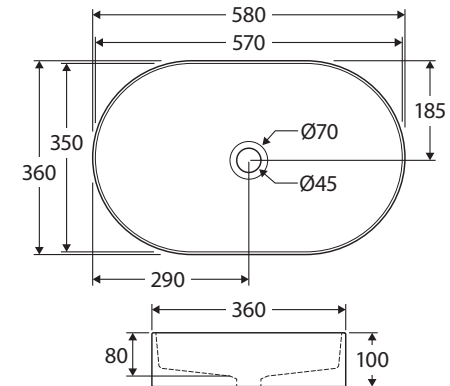

## ABOVE COUNTER FLUTED BASIN

### Features

- Fluted design
- Vitreous china
- No tap hole or overflow
- Requires 32 mm waste without overflow (not included)
- Capacity: 10 litres

We aim to ensure that specifications are correct at the time of publication. All measurements are shown in millimetres. For ceramic products, please allow +/- 10 mm tolerance for manufacturing variance. Always use measurements of actual product received for final specification as the technical drawing may contain differences. Due to printing limitations, physical colour may vary from the image shown. Fienza reserves the right to make modifications without prior notice.