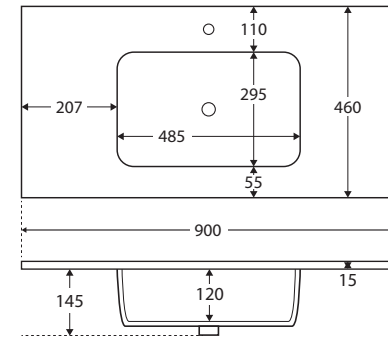

While we aim to ensure specifications are correct at the time of publication, Fienza reserves the right to make modifications without prior notice. Physical colour may vary from image shown. All measurements are shown in millimetres. Always use physical product measurements for mark-ups and roughing-in as the technical drawing may differ from actual product received.

Montana

FULL DEPTH
SOLID SURFACE
BASIN-TOP
900MM

Features

- Rounded rectangle bowl design
- 15 mm thick solid surface
- Matte black finish with unique slate textured surface
- 12 o'clock tap hole as standard (3 tap holes also available)
- Integrated letterbox style overflow
- Requires 32 mm overflow waste (available separately)

While we aim to ensure specifications are correct at the time of publication, Fienza reserves the right to make modifications without prior notice. Physical colour may vary from image shown. All measurements are shown in millimetres. Always use physical product measurements for mark-ups and roughing-in as the technical drawing may differ from actual product received. Tapware not included.