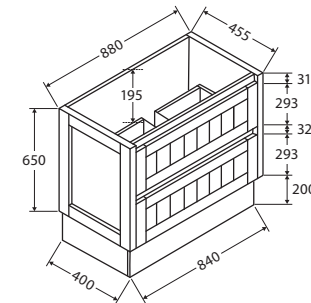

Hampton

900MM CABINET ON KICKBOARD

Features

- Satin white exterior and interior
- Discrete white aluminium pull-channels
- Soft-close drawers and full extension drawer runners
- 16 mm thick backing board and drawer bases
- FSC certified, eco-friendly E0 board

Montana

FULL DEPTH
SOLID SURFACE
BASIN-TOP
900MM

Features

- Rounded rectangle bowl design
- 15 mm thick solid surface
- Matte black finish with unique slate textured surface
- 12 o'clock tap hole as standard (3 tap holes also available)
- Integrated letterbox style overflow
- Requires 32 mm overflow waste (available separately)