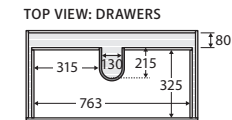

Hampton

900MM CABINET ON KICKBOARD

Features

- Satin white exterior and interior
- Discrete white aluminium pull-channels
- Soft-close drawers and full extension drawer runners
- 16 mm thick backing board and drawer bases
- FSC certified, eco-friendly E0 board