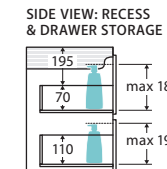

Hampton

900MM CABINET ON KICKBOARD

Features

- Satin white exterior and interior
- Discrete white aluminium pull-channels
- Soft-close drawers and full extension drawer runners
- 16 mm thick backing board and drawer bases
- FSC certified, eco-friendly E0 board