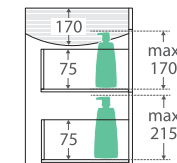

SIDE VIEW: RECESS
& DRAWER STORAGE