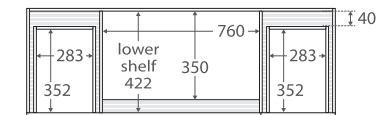

TOP VIEW: SHELF AREA & DRAWER AREA