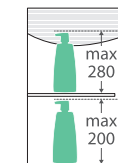

SIDE VIEW:
SHELF STORAGE