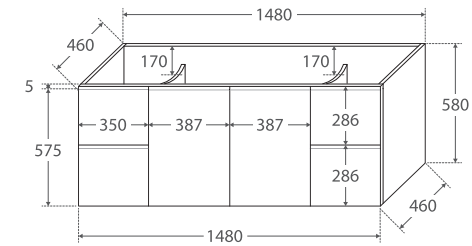

Fingerpull Gloss White 1500MM WALL-HUNG CABINET

Features

- Gloss white exterior with bright white interior
- U-shape fingerpull channel
- Soft-close doors and drawers
- Full extension drawer runners
- 16 mm thick backing board and drawer bases
- FSC certified, eco-friendly E0 board

While we aim to ensure specifications are correct at the time of publication, Fienza reserves the right to make modifications without prior notice. Physical colour may vary from image shown. All measurements are shown in millimetres. Always use physical product measurements for mark-ups and roughing-in as the technical drawing may differ from actual product received.

Sarah

SINGLE BOWL UNDERMOUNTED BASIN-TOP 1500MM

Features

- 20mm thick, engineered quartz stone
- Gloss white ceramic undermounted basin, with overflow
- Stone top and basin are delivered pre-joined
- Requires 32mm waste, with overflow (not included)
- 1 tap hole as standard (12 o'clock)
 - No tap hole option: Same price as the standard 1 tap hole option. To order, add '-0' to the end of the item code, e.g. SC150-S-0
 - 3 tap hole option: To order, add **\$50 per bowl** to the price and '-3' to the end of the item code, e.g. SC150-S-3

While we aim to ensure specifications are correct at the time of publication, Fienza reserves the right to make modifications without prior notice. Physical colour may vary from image shown. All measurements are shown in millimetres. Always use physical product measurements for mark-ups and roughing-in as the technical drawing may differ from actual product received. Tapware not included.