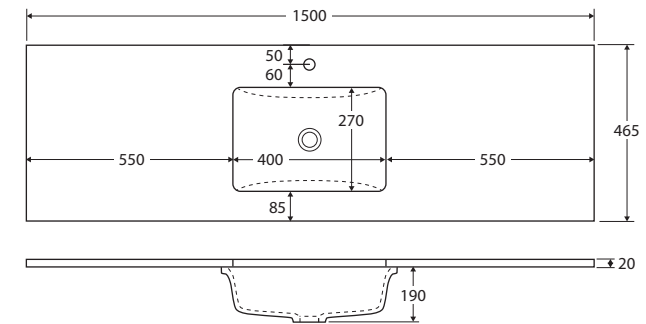

While we aim to ensure specifications are correct at the time of publication, Fienza reserves the right to make modifications without prior notice. Physical colour may vary from image shown. All measurements are shown in millimetres. Always use physical product measurements for mark-ups and roughing-in as the technical drawing may differ from actual product received.

Sarah

SINGLE BOWL UNDERMOUNTED BASIN-TOP 1500MM

Features

- 20mm thick, engineered quartz stone
- Gloss white ceramic undermounted basin, with overflow
- Stone top and basin are delivered pre-joined
- Requires 32mm waste, with overflow (not included)
- 1 tap hole as standard (12 o'clock)
 - No tap hole option: Same price as the standard 1 tap hole option. To order, add '-0' to the end of the item code, e.g. SC150-S-0
 - 3 tap hole option: To order, add **\$50 per bowl** to the price and '-3' to the end of the item code, e.g. SC150-S-3

While we aim to ensure specifications are correct at the time of publication, Fienza reserves the right to make modifications without prior notice. Physical colour may vary from image shown. All measurements are shown in millimetres. Always use physical product measurements for mark-ups and roughing-in as the technical drawing may differ from actual product received. Tapware not included.