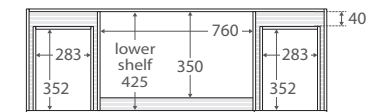

## 1500MM WALL-HUNG CABINET

TOP VIEW: SHELF AREA & DRAWER AREA

SIDE VIEW: SHELF STORAGE

SIDE VIEW: RECESS & DRAWER STORAGE