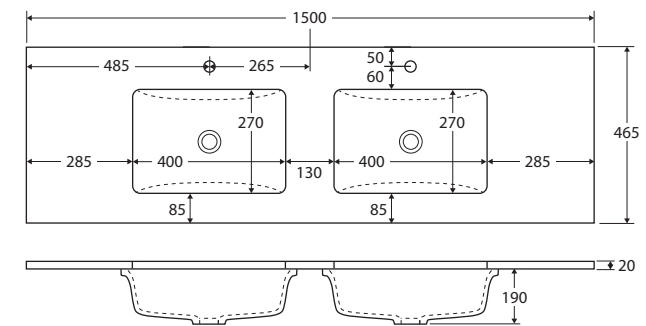

Sarah

DOUBLE BOWL UNDERMOUNTED BASIN-TOP 1500MM

Features

- 20mm thick, engineered quartz stone
- Gloss white ceramic undermounted basin, with overflow
- Stone top and basin are delivered pre-joined
- Requires 32mm waste, with overflow (not included)
- 1 tap hole as standard (12 o'clock)
  - No tap hole option: Same price as the standard 1 tap hole option. To order, add '-0' to the end of the item code, e.g. SC150-D-0
  - 3 tap hole option: To order, add **$50 per bowl** to the price and '-3' to the end of the item code, e.g. SC150-D-3

Available in

Cleaning & Care

- Wipe with a clean, soft cloth and mild soapy water or non-abrasive bathroom cleaner. Test in an inconspicuous area before cleaning the whole top or basin.
- Avoid placing hot objects, such as hair straighteners, on any surface as these will cause discolouration and marking.
- Spills of hair dye, after-shave lotion, nail polish and remover, aerosol spray and other harsh chemicals should be removed immediately to prevent damage and discolouration. Clean immediately with mild soapy water using a clean, soft cloth.

While we aim to ensure specifications are correct at the time of publication, Fienza reserves the right to make modifications without prior notice. Physical colour may vary from image shown. All measurements are shown in millimetres. Always use physical product measurements for mark-ups and roughing-in as the technical drawing may differ from actual product received. Tapware not included.