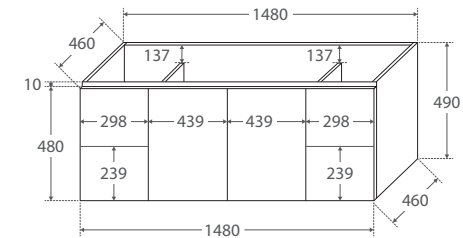

## 1500MM WALL-HUNG CABINET

TOP VIEW: SHELF AREA & DRAWER AREA

SIDE VIEW: SHELF STORAGE

SIDE VIEW: RECESS & DRAWER STORAGE