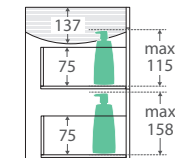

## 1500MM WALL-HUNG CABINET

TOP VIEW: SHELF AREA & DRAWER AREA

SIDE VIEW: SHELF STORAGE

SIDE VIEW: RECESS & DRAWER STORAGE