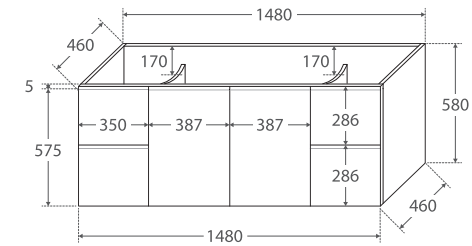

Fingerpull Gloss White 1500MM WALL-HUNG CABINET

Features

- Gloss white exterior with bright white interior
- U-shape fingerpull channel
- Soft-close doors and drawers
- Full extension drawer runners
- 16 mm thick backing board and drawer bases
- FSC certified, eco-friendly E0 board

Sarah

DOUBLE BOWL UNDERMOUNTED BASIN-TOP 1500MM

Features

- 20mm thick, engineered quartz stone
- Gloss white ceramic undermounted basin, with overflow
- Stone top and basin are delivered pre-joined
- Requires 32mm waste, with overflow (not included)
- 1 tap hole as standard (12 o'clock)
 - No tap hole option: Same price as the standard 1 tap hole option. To order, add '-0' to the end of the item code, e.g. SC150-D-0
 - 3 tap hole option: To order, add **\$50 per bowl** to the price and '-3' to the end of the item code, e.g. SC150-D-3