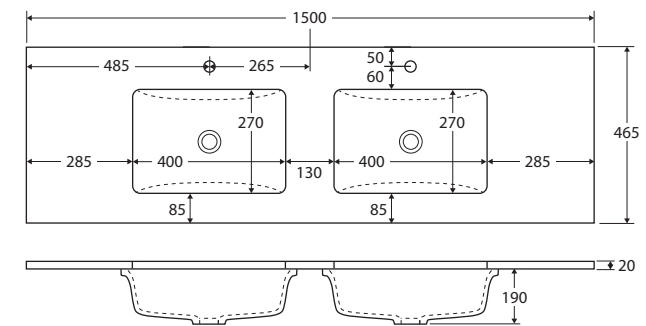

While we aim to ensure specifications are correct at the time of publication, Fienza reserves the right to make modifications without prior notice. Physical colour may vary from image shown. All measurements are shown in millimetres. Always use physical product measurements for mark-ups and roughing-in as the technical drawing may differ from actual product received.

Sarah

DOUBLE BOWL UNDERMOUNTED BASIN-TOP 1500MM

Features

- 20mm thick, engineered quartz stone
- Gloss white ceramic undermounted basin, with overflow
- Stone top and basin are delivered pre-joined
- Requires 32mm waste, with overflow (not included)
- 1 tap hole as standard (12 o'clock)
 - No tap hole option: Same price as the standard 1 tap hole option. To order, add '-0' to the end of the item code, e.g. SC150-D-0
 - 3 tap hole option: To order, add **\$50 per bowl** to the price and '-3' to the end of the item code, e.g. SC150-D-3

While we aim to ensure specifications are correct at the time of publication, Fienza reserves the right to make modifications without prior notice. Physical colour may vary from image shown. All measurements are shown in millimetres. Always use physical product measurements for mark-ups and roughing-in as the technical drawing may differ from actual product received. Tapware not included.