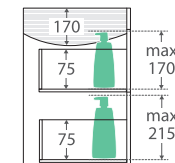

Fingerpull Gloss White 1500MM WALL-HUNG CABINET

Features

- Gloss white exterior with bright white interior
- U-shape fingerpull channel
- Soft-close doors and drawers
- Full extension drawer runners
- 16 mm thick backing board and drawer bases
- FSC certified, eco-friendly E0 board

TOP VIEW: SHELF AREA & DRAWER AREA

SIDE VIEW:
SHELF STORAGE

SIDE VIEW: RECESS
& DRAWER STORAGE

Available in

Gloss White

150F

Fingerpull Channel

Cleaning & Care