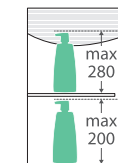

Fingerpull Gloss White 1500MM WALL-HUNG CABINET

Features

- Gloss white exterior with bright white interior
- U-shape fingerpull channel
- Soft-close doors and drawers
- Full extension drawer runners
- 16 mm thick backing board and drawer bases
- FSC certified, eco-friendly E0 board

TOP VIEW: SHELF AREA & DRAWER AREA

SIDE VIEW:
SHELF STORAGE

SIDE VIEW: RECESS
& DRAWER STORAGE

Available in

Gloss White

150F

Fingerpull Channel

Cleaning & Care