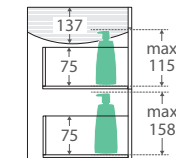

SIDE VIEW: RECESS & DRAWER STORAGE