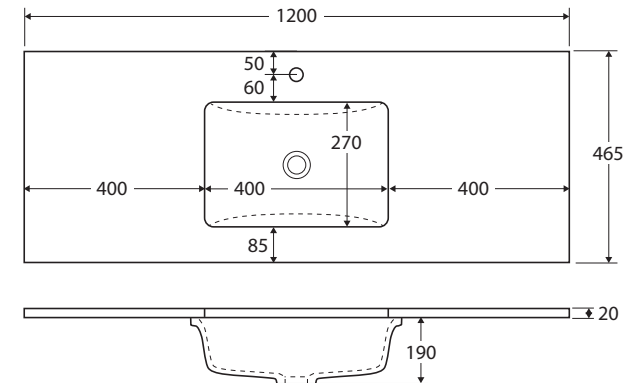

While we aim to ensure specifications are correct at the time of publication, Fienza reserves the right to make modifications without prior notice. Physical colour may vary from image shown. All measurements are shown in millimetres. Always use physical product measurements for mark-ups and roughing-in as the technical drawing may differ from actual product received.

Sarah

UNDERMOUNTED BASIN-TOP 1200MM

Features

- 20mm thick, engineered quartz stone
- Gloss white ceramic undermounted basin, with overflow
- Stone top and basin are delivered pre-joined
- Requires 32mm waste, with overflow (not included)
- 1 tap hole as standard (12 o'clock)
 - No tap hole option: Same price as the standard 1 tap hole option. To order, add '-0' to the end of the item code, e.g. SC120-0
 - 3 tap hole option: To order, add **\$50 per bowl** to the price and '-3' to the end of the item code, e.g. SC120-3

While we aim to ensure specifications are correct at the time of publication, Fienza reserves the right to make modifications without prior notice. Physical colour may vary from image shown. All measurements are shown in millimetres. Always use physical product measurements for mark-ups and roughing-in as the technical drawing may differ from actual product received. Tapware not included.