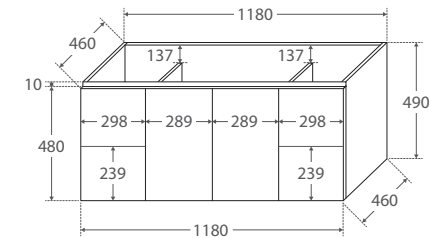

UniCab® 1200MM WALL-HUNG CABINET

Features

- High quality, UV resistant gloss white exterior
- Bright white interior
- Soft-close doors and drawers
- Full extension drawer runners
- 16 mm thick backing board and drawer bases
- FSC certified, eco-friendly E0 board
- Includes aluminium chrome finish handles as standard

Available in

Gloss White
120J

Cleaning & Care

- Regularly clean with mild soapy water using a clean, soft cloth.
- Do not use harsh detergents, bleach, abrasive cleaners or cream/wax cleaners. These substances can result in scratches and/or deposit build-ups that will affect the appearance.
- Avoid placing hot objects, such as hair straighteners, on any surface as these will cause discolouration and marking.
- Spills of hair dye, after-shave lotion, nail polish and remover, aerosol spray and other harsh chemicals should be removed immediately to prevent damage and discolouration. Clean immediately with mild soapy water using a clean, soft cloth.

While we aim to ensure specifications are correct at the time of publication, Fienza reserves the right to make modifications without prior notice. Physical colour may vary from image shown. All measurements are shown in millimetres. Always use physical product measurements for mark-ups and roughing-in as the technical drawing may differ from actual product received.