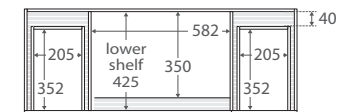

TOP VIEW: SHELF AREA & DRAWER AREA