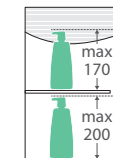

SIDE VIEW: SHELF STORAGE