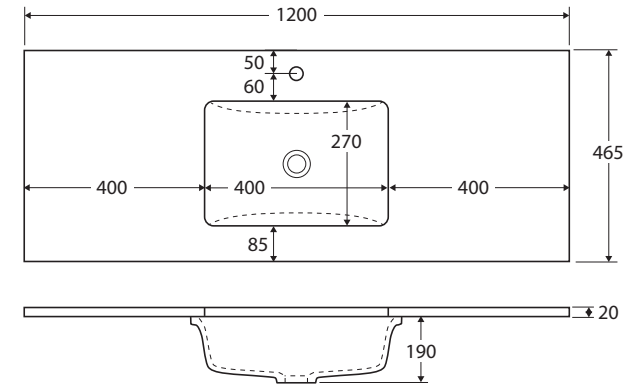

While we aim to ensure specifications are correct at the time of publication, Fienza reserves the right to make modifications without prior notice. Physical colour may vary from image shown. All measurements are shown in millimetres. Always use physical product measurements for mark-ups and roughing-in as the technical drawing may differ from actual product received.

## UNDERMOUNTED BASIN-TOP 1200MM

### Features

- 20mm thick, engineered quartz stone
- Gloss white ceramic undermounted basin, with overflow
- Stone top and basin are delivered pre-joined
- Requires 32mm waste, with overflow (not included)
- 1 tap hole as standard (12 o'clock)
  - No tap hole option: Same price as the standard 1 tap hole option. To order, add '-0' to the end of the item code, e.g. SC120-0
  - 3 tap hole option: To order, add **\$50 per bowl** to the price and '-3' to the end of the item code, e.g. SC120-3