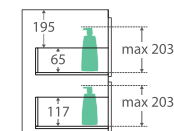

## 1200MM CABINET ON KICKBOARD

TOP VIEW: DRAWERS

SIDE VIEW: DRAWER STORAGE