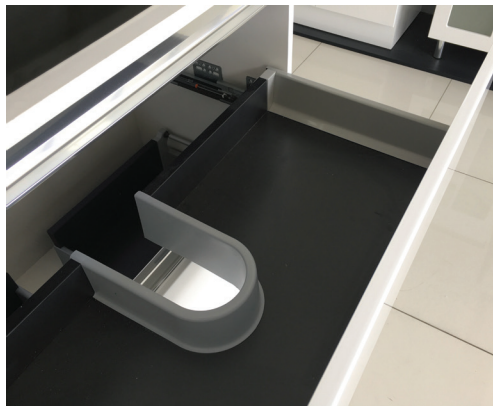

### Features

- Gloss white exterior with charcoal grey interior
- Pull-channel with aluminium accents
- Two large soft-close drawers
- Full extension drawer runners
- 16 mm thick backing board and drawer bases
- FSC certified, eco-friendly E0 board
- Customise with optional matte white (RAIL120W) or matte black (RAIL120MB) pull-channel accents (additional cost)

TOP VIEW: DRAWERS

SIDE VIEW: DRAWER STORAGE

### Features

- 20mm thick, engineered quartz stone
- Gloss white ceramic undermounted basin, with overflow
- Stone top and basin are delivered pre-joined
- Requires 32mm waste, with overflow (not included)
- 1 tap hole as standard (12 o'clock)
  - No tap hole option: Same price as the standard 1 tap hole option. To order, add '-0' to the end of the item code, e.g. SC120-0
  - 3 tap hole option: To order, add **\$50 per bowl** to the price and '-3' to the end of the item code, e.g. SC120-3