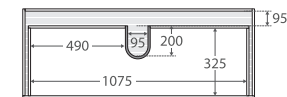

SIDE VIEW: DRAWER STORAGE