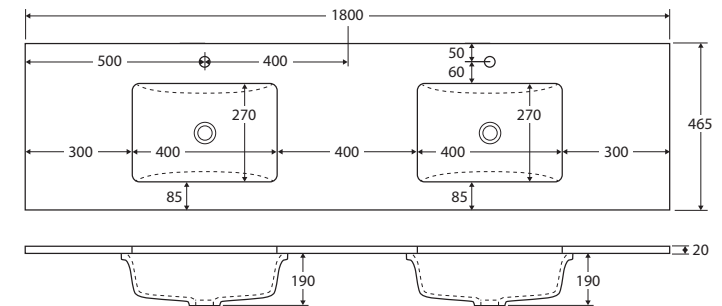

While we aim to ensure specifications are correct at the time of publication, Fienza reserves the right to make modifications without prior notice. Physical colour may vary from image shown. All measurements are shown in millimetres. Always use physical product measurements for mark-ups and roughing-in as the technical drawing may differ from actual product received.

Sarah

DOUBLE BOWL UNDERMOUNTED BASIN-TOP 1800MM

Features

- 20mm thick, engineered quartz stone
- Gloss white ceramic undermounted basin, with overflow
- Stone top and basin are delivered pre-joined
- Requires 32mm waste, with overflow (not included)
- 1 tap hole as standard (12 o'clock)
 - No tap hole option: Same price as the standard 1 tap hole option. To order, add '-0' to the end of the item code, e.g. SC180-D-0
 - 3 tap hole option: To order, add **\$50 per bowl** to the price and '-3' to the end of the item code, e.g. SC180-D-3

While we aim to ensure specifications are correct at the time of publication, Fienza reserves the right to make modifications without prior notice. Physical colour may vary from image shown. All measurements are shown in millimetres. Always use physical product measurements for mark-ups and roughing-in as the technical drawing may differ from actual product received. Tapware not included.