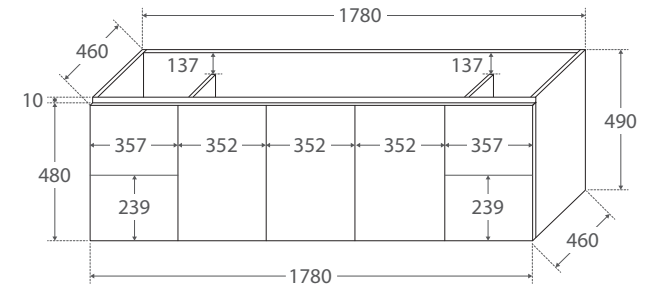

UniCab®

1800MM EXTRA WIDE WALL-HUNG CABINET

Features

- High quality, UV resistant gloss white exterior
- Bright white interior
- Soft-close doors
- Full extension drawer runners
- 16 mm thick backing board and drawer bases
- FSC certified, eco-friendly E0 board
- Includes aluminium chrome finish handles as standard

Available in

Gloss White
180J

Cleaning & Care

- Regularly clean with mild soapy water using a clean, soft cloth.
- Do not use harsh detergents, bleach, abrasive cleaners or cream/wax cleaners. These substances can result in scratches and/or deposit build-ups that will affect the appearance.
- Avoid placing hot objects, such as hair straighteners, on any surface as these will cause discolouration and marking.
- Spills of hair dye, after-shave lotion, nail polish and remover, aerosol spray and other harsh chemicals should be removed immediately to prevent damage and discolouration. Clean immediately with mild soapy water using a clean, soft cloth.

While we aim to ensure specifications are correct at the time of publication, Fienza reserves the right to make modifications without prior notice. Physical colour may vary from image shown. All measurements are shown in millimetres. Always use physical product measurements for mark-ups and roughing-in as the technical drawing may differ from actual product received.