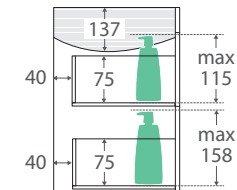

SIDE VIEW: RECESS & DRAWER STORAGE