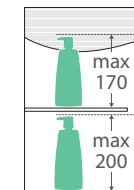

Features

- High quality, UV resistant gloss white exterior
- Bright white interior
- Soft-close doors
- Full extension drawer runners
- 16 mm thick backing board and drawer bases
- FSC certified, eco-friendly E0 board
- Includes aluminium chrome finish handles as standard

SIDE VIEW: SHELF STORAGE