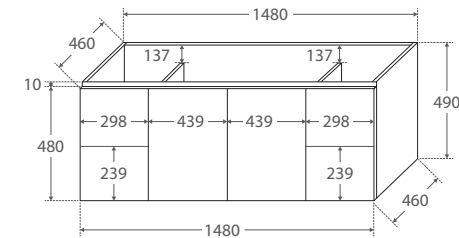

## 1500MM WALL-HUNG CABINET

TOP VIEW: SHELF AREA & DRAWER AREA

SIDE VIEW: SHELF STORAGE

SIDE VIEW: RECESS & DRAWER STORAGE