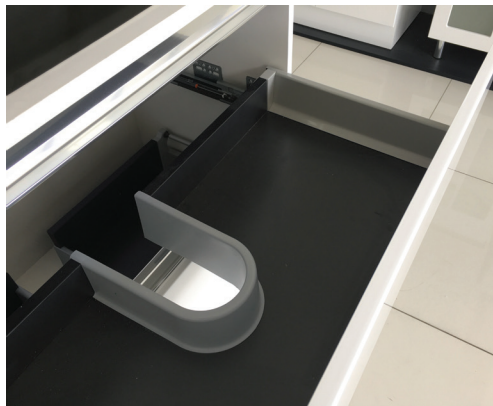

Available in

Gloss White
120Q

Cleaning & Care

- Regularly clean with mild soapy water using a clean, soft cloth.
- Do not use harsh detergents, bleach, abrasive cleaners or cream/wax cleaners. These substances can result in scratches and/or deposit build-ups that will affect the appearance.
- Avoid placing hot objects, such as hair straighteners, on any surface as these will cause discolouration and marking.
- Spills of hair dye, after-shave lotion, nail polish and remover, aerosol spray and other harsh chemicals should be removed immediately to prevent damage and discolouration. Clean immediately with mild soapy water using a clean, soft cloth.

While we aim to ensure specifications are correct at the time of publication, Fienza reserves the right to make modifications without prior notice. Physical colour may vary from image shown. All measurements are shown in millimetres. Always use physical product measurements for mark-ups and roughing-in as the technical drawing may differ from actual product received.