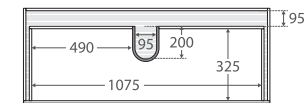

SIDE VIEW: DRAWER STORAGE