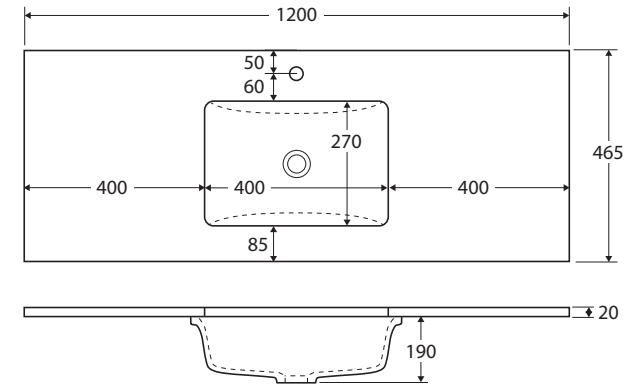

Quest

1200MM WALL-HUNG CABINET

Features

- Gloss white exterior with charcoal grey interior
- Pull-channel with aluminium accents
- Two large soft-close drawers
- Full extension drawer runners
- 16 mm thick backing board and drawer bases
- FSC certified, eco-friendly E0 board
- Customise with optional matte white (RAIL120W) or matte black (RAIL120MB) pull-channel accents (additional cost)

While we aim to ensure specifications are correct at the time of publication, Fienza reserves the right to make modifications without prior notice. Physical colour may vary from image shown. All measurements are shown in millimetres. Always use physical product measurements for mark-ups and roughing-in as the technical drawing may differ from actual product received.

Sarah

UNDERMOUNTED BASIN-TOP 1200MM

Features

- 20mm thick, engineered quartz stone
- Gloss white ceramic undermounted basin, with overflow
- Stone top and basin are delivered pre-joined
- Requires 32mm waste, with overflow (not included)
- 1 tap hole as standard (12 o'clock)
 - No tap hole option: Same price as the standard 1 tap hole option. To order, add '-0' to the end of the item code, e.g. SC120-0
 - 3 tap hole option: To order, add **\$50 per bowl** to the price and '-3' to the end of the item code, e.g. SC120-3

While we aim to ensure specifications are correct at the time of publication, Fienza reserves the right to make modifications without prior notice. Physical colour may vary from image shown. All measurements are shown in millimetres. Always use physical product measurements for mark-ups and roughing-in as the technical drawing may differ from actual product received. Tapware not included.