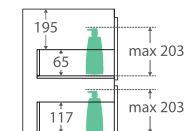

Quest

1200MM WALL-HUNG CABINET

Features

- Gloss white exterior with charcoal grey interior
- Pull-channel with aluminium accents
- Two large soft-close drawers
- Full extension drawer runners
- 16 mm thick backing board and drawer bases
- FSC certified, eco-friendly E0 board
- Customise with optional matte white (RAIL120W) or matte black (RAIL120MB) pull-channel accents (additional cost)

Available in

Gloss White
120Q

Cleaning & Care

- Regularly clean with mild soapy water using a clean, soft cloth.
- Do not use harsh detergents, bleach, abrasive cleaners or cream/wax cleaners. These substances can result in scratches and/or deposit build-ups that will affect the appearance.
- Avoid placing hot objects, such as hair straighteners, on any surface as these will cause discolouration and marking.
- Spills of hair dye, after-shave lotion, nail polish and remover, aerosol spray and other harsh chemicals should be removed immediately to prevent damage and discolouration. Clean immediately with mild soapy water using a clean, soft cloth.

While we aim to ensure specifications are correct at the time of publication, Fienza reserves the right to make modifications without prior notice. Physical colour may vary from image shown. All measurements are shown in millimetres. Always use physical product measurements for mark-ups and roughing-in as the technical drawing may differ from actual product received.