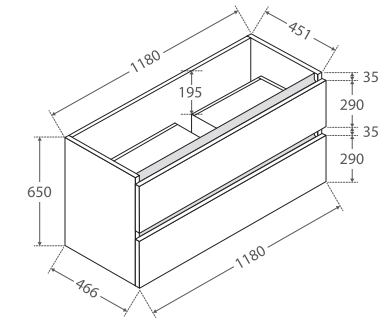

Quest

1200MM WALL-HUNG CABINET

Features

- Gloss white exterior with charcoal grey interior
- Pull-channel with aluminium accents
- Two large soft-close drawers
- Full extension drawer runners
- 16 mm thick backing board and drawer bases
- FSC certified, eco-friendly E0 board
- Customise with optional matte white (RAIL120W) or matte black (RAIL120MB) pull-channel accents (additional cost)

Sarah

UNDERMOUNTED BASIN-TOP 1200MM

Features

- 20mm thick, engineered quartz stone
- Gloss white ceramic undermounted basin, with overflow
- Stone top and basin are delivered pre-joined
- Requires 32mm waste, with overflow (not included)
- 1 tap hole as standard (12 o'clock)
 - No tap hole option: Same price as the standard 1 tap hole option. To order, add '-0' to the end of the item code, e.g. SC120-0
 - 3 tap hole option: To order, add **\$50 per bowl** to the price and '-3' to the end of the item code, e.g. SC120-3