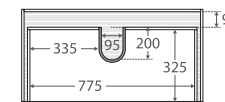

SIDE VIEW:
DRAWER STORAGE