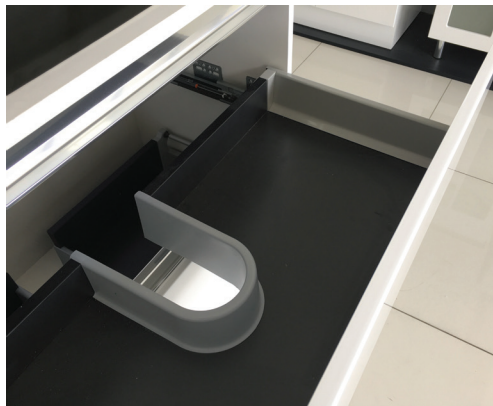

### Features

- Gloss white exterior with charcoal grey interior
- Pull-channel with aluminium accents
- Two large soft-close drawers
- Full extension drawer runners
- 16 mm thick backing board and drawer bases
- FSC certified, eco-friendly E0 board
- Customise with optional matte white (RAIL90W) or matte black (RAIL90MB) pull-channel accents (additional cost)

TOP VIEW: DRAWERS

SIDE VIEW:  
DRAWER STORAGE