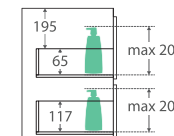

## 900MM WALL-HUNG CABINET

TOP VIEW: DRAWERS

SIDE VIEW:  
DRAWER STORAGE