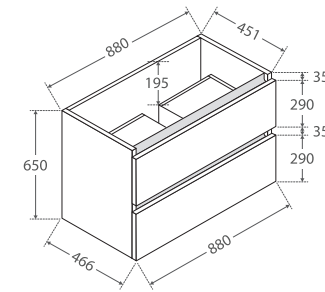

## 900MM WALL-HUNG CABINET

TOP VIEW: DRAWERS

SIDE VIEW:  
DRAWER STORAGE