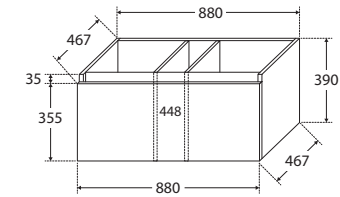

Manu

900MM WALL-HUNG CABINET

Features

- Gloss white exterior with bright white interior
- One large soft-close front drawer
- 4 internal drawers
- Discrete pull-channel
- Full extension drawer runners
- 16 mm thick backing board and drawer bases
- FSC certified, eco-friendly E0 board

TOP VIEW: TOP DRAWERS