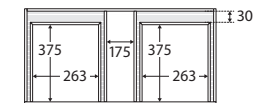

## 900MM WALL-HUNG CABINET

TOP VIEW: TOP DRAWERS

TOP VIEW: LOWER DRAWERS

SIDE VIEW: DRAWER STORAGE