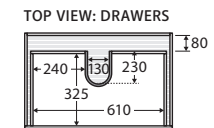

Hampton

750MM WALL-HUNG CABINET

Features

- Satin white exterior and interior
- Discrete white aluminium pull-channels
- Soft-close drawers and full extension drawer runners
- 16 mm thick backing board and drawer bases
- FSC certified, eco-friendly E0 board

Available in

Satin White
75T-C

Cleaning & Care

- Regularly clean with mild soapy water using a clean, soft cloth.
- Do not use harsh detergents, bleach, abrasive cleaners or cream/wax cleaners. These substances can result in scratches and/or deposit build-ups that will affect the appearance.
- Avoid placing hot objects, such as hair straighteners, on any surface as these will cause discolouration and marking.
- Spills of hair dye, after-shave lotion, nail polish and remover, aerosol spray and other harsh chemicals should be removed immediately to prevent damage and discolouration. Clean immediately with mild soapy water using a clean, soft cloth.

While we aim to ensure specifications are correct at the time of publication, Fienza reserves the right to make modifications without prior notice. Physical colour may vary from image shown. All measurements are shown in millimetres. Always use physical product measurements for mark-ups and roughing-in as the technical drawing may differ from actual product received.