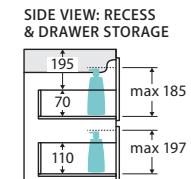

Hampton

750MM WALL-HUNG CABINET

Features

- Satin white exterior and interior
- Discrete white aluminium pull-channels
- Soft-close drawers and full extension drawer runners
- 16 mm thick backing board and drawer bases
- FSC certified, eco-friendly E0 board

Available in

Satin White
75T-C

Cleaning & Care

- Regularly clean with mild soapy water using a clean, soft cloth.
- Do not use harsh detergents, bleach, abrasive cleaners or cream/wax cleaners. These substances can result in scratches and/or deposit build-ups that will affect the appearance.
- Avoid placing hot objects, such as hair straighteners, on any surface as these will cause discolouration and marking.
- Spills of hair dye, after-shave lotion, nail polish and remover, aerosol spray and other harsh chemicals should be removed immediately to prevent damage and discolouration. Clean immediately with mild soapy water using a clean, soft cloth.

While we aim to ensure specifications are correct at the time of publication, Fienza reserves the right to make modifications without prior notice. Physical colour may vary from image shown. All measurements are shown in millimetres. Always use physical product measurements for mark-ups and roughing-in as the technical drawing may differ from actual product received.