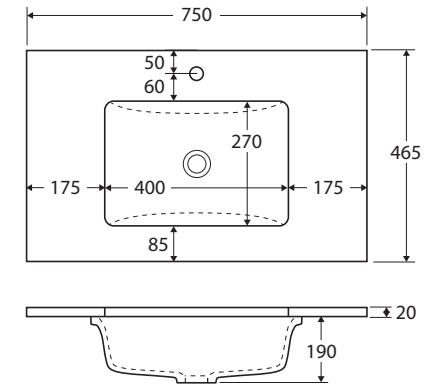

While we aim to ensure specifications are correct at the time of publication, Fienza reserves the right to make modifications without prior notice. Physical colour may vary from image shown. All measurements are shown in millimetres. Always use physical product measurements for mark-ups and roughing-in as the technical drawing may differ from actual product received.

## UNDERMOUNTED BASIN-TOP 750MM

### Features

- 20mm thick, engineered quartz stone
- Gloss white ceramic undermounted basin, with overflow
- Stone top and basin are delivered pre-joined
- Requires 32mm waste, with overflow (not included)
- 1 tap hole as standard (12 o'clock)
  - No tap hole option: Same price as the standard 1 tap hole option. To order, add '-0' to the end of the item code, e.g. SC75-0
  - 3 tap hole option: To order, add **\$50 per bowl** to the price and '-3' to the end of the item code, e.g. SC75-3

While we aim to ensure specifications are correct at the time of publication, Fienza reserves the right to make modifications without prior notice. Physical colour may vary from image shown. All measurements are shown in millimetres. Always use physical product measurements for mark-ups and roughing-in as the technical drawing may differ from actual product received. Tapware not included.