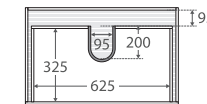

SIDE VIEW:
DRAWER STORAGE