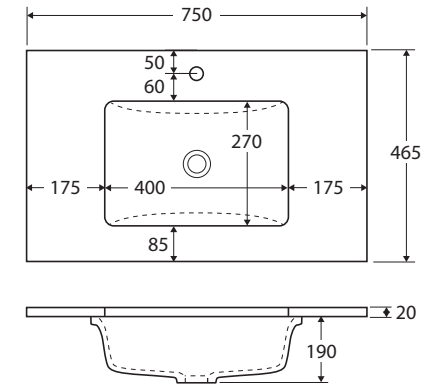

Quest

750MM WALL-HUNG CABINET

Features

- Gloss white exterior with charcoal grey interior
- Pull-channel with aluminium accents
- Two large soft-close drawers
- Full extension drawer runners
- 16 mm thick backing board and drawer bases
- FSC certified, eco-friendly E0 board
- Customise with optional matte white (RAIL75W) or matte black (RAIL75MB) pull-channel accents (additional cost)

While we aim to ensure specifications are correct at the time of publication, Fienza reserves the right to make modifications without prior notice. Physical colour may vary from image shown. All measurements are shown in millimetres. Always use physical product measurements for mark-ups and roughing-in as the technical drawing may differ from actual product received.

Sarah

UNDERMOUNTED BASIN-TOP 750MM

Features

- 20mm thick, engineered quartz stone
- Gloss white ceramic undermounted basin, with overflow
- Stone top and basin are delivered pre-joined
- Requires 32mm waste, with overflow (not included)
- 1 tap hole as standard (12 o'clock)
 - No tap hole option: Same price as the standard 1 tap hole option. To order, add '-0' to the end of the item code, e.g. SC75-0
 - 3 tap hole option: To order, add **\$50 per bowl** to the price and '-3' to the end of the item code, e.g. SC75-3

While we aim to ensure specifications are correct at the time of publication, Fienza reserves the right to make modifications without prior notice. Physical colour may vary from image shown. All measurements are shown in millimetres. Always use physical product measurements for mark-ups and roughing-in as the technical drawing may differ from actual product received. Tapware not included.