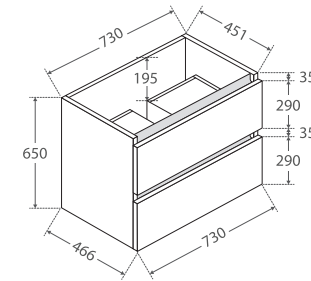

Quest

750MM WALL-HUNG CABINET

Features

- Gloss white exterior with charcoal grey interior
- Pull-channel with aluminium accents
- Two large soft-close drawers
- Full extension drawer runners
- 16 mm thick backing board and drawer bases
- FSC certified, eco-friendly E0 board
- Customise with optional matte white (RAIL75W) or matte black (RAIL75MB) pull-channel accents (additional cost)

Sarah

UNDERMOUNTED BASIN-TOP 750MM

Features

- 20mm thick, engineered quartz stone
- Gloss white ceramic undermounted basin, with overflow
- Stone top and basin are delivered pre-joined
- Requires 32mm waste, with overflow (not included)
- 1 tap hole as standard (12 o'clock)
 - No tap hole option: Same price as the standard 1 tap hole option. To order, add '-0' to the end of the item code, e.g. SC75-0
 - 3 tap hole option: To order, add **\$50 per bowl** to the price and '-3' to the end of the item code, e.g. SC75-3