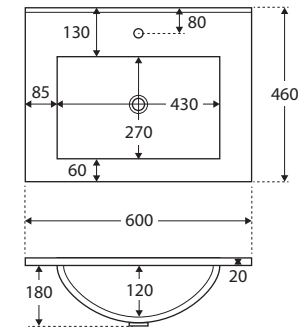

While we aim to ensure specifications are correct at the time of publication, Fienza reserves the right to make modifications without prior notice. Physical colour may vary from image shown. All measurements are shown in millimetres. Always use physical product measurements for mark-ups and roughing-in as the technical drawing may differ from actual product received.

Vanessa

POLY-MARBLE BASIN-TOP 600MM

Features

- Rectangular bowl design
- 20 mm thick poly-marble
- Gloss warm white finish
- 3 mm tile lip
- 12 o'clock tap hole as standard (3 tap holes also available)
- Requires 32 mm non-overflow waste (available separately)

While we aim to ensure specifications are correct at the time of publication, Fienza reserves the right to make modifications without prior notice. Physical colour may vary from image shown. All measurements are shown in millimetres. For ceramic products, please allow +/- 10 mm tolerance for manufacturing variance. Always use physical product measurements for mark-ups and roughing-in as the technical drawing may differ from actual product received.