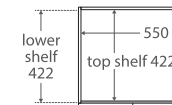

Edge Scandi Oak 600MM CABINET ON KICKBOARD

Features

- Scandi Oak textured print on interior and exterior
- Bevelled edge pull-channel
- Soft-close doors
- 16 mm thick backing board and drawer bases

TOP VIEW: SHELF AREA