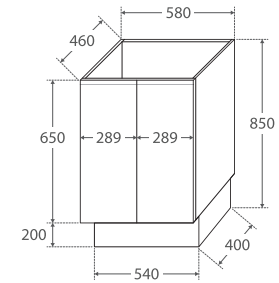

Edge Scandi Oak 600MM CABINET ON KICKBOARD

Features

- Scandi Oak textured print on interior and exterior
- Bevelled edge pull-channel
- Soft-close doors
- 16 mm thick backing board and drawer bases

TOP VIEW: SHELF AREA

While we aim to ensure specifications are correct at the time of publication, Fienza reserves the right to make modifications without prior notice. Physical colour may vary from image shown. All measurements are shown in millimetres. Always use physical product measurements for mark-ups and roughing-in as the technical drawing may differ from actual product received.

Vanessa

POLY-MARBLE BASIN-TOP 600MM

Features

- Rectangular bowl design
- 20 mm thick poly-marble
- Gloss warm white finish
- 3 mm tile lip
- 12 o'clock tap hole as standard (3 tap holes also available)
- Requires 32 mm non-overflow waste (available separately)

While we aim to ensure specifications are correct at the time of publication, Fienza reserves the right to make modifications without prior notice. Physical colour may vary from image shown. All measurements are shown in millimetres. For ceramic products, please allow +/- 10 mm tolerance for manufacturing variance. Always use physical product measurements for mark-ups and roughing-in as the technical drawing may differ from actual product received.