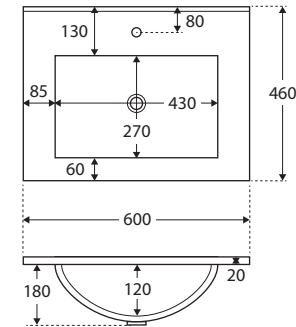

While we aim to ensure specifications are correct at the time of publication, Fienza reserves the right to make modifications without prior notice. Physical colour may vary from image shown. All measurements are shown in millimetres. Always use physical product measurements for mark-ups and roughing-in as the technical drawing may differ from actual product received.

Vanessa

POLY-MARBLE BASIN-TOP 600MM

Features

- Rectangular bowl design
- 20 mm thick poly-marble
- Gloss warm white finish
- 3 mm tile lip
- 12 o'clock tap hole as standard (3 tap holes also available)
- Requires 32 mm non-overflow waste (available separately)

While we aim to ensure specifications are correct at the time of publication, Fienza reserves the right to make modifications without prior notice. Physical colour may vary from image shown. All measurements are shown in millimetres. For ceramic products, please allow +/- 10 mm tolerance for manufacturing variance. Always use physical product measurements for mark-ups and roughing-in as the technical drawing may differ from actual product received.