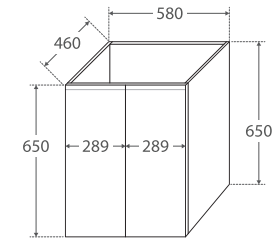

Edge Scandi Oak

600MM WALL-HUNG CABINET

Features

- Scandi Oak textured print on interior and exterior
- Bevelled edge pull-channel
- Soft-close doors
- 16 mm thick backing board and drawer bases

TOP VIEW: SHELF AREA

Vanessa

POLY-MARBLE BASIN-TOP 600MM

Features

- Rectangular bowl design
- 20 mm thick poly-marble
- Gloss warm white finish
- 3 mm tile lip
- 12 o'clock tap hole as standard (3 tap holes also available)
- Requires 32 mm non-overflow waste (available separately)

While we aim to ensure specifications are correct at the time of publication, Fienza reserves the right to make modifications without prior notice. Physical colour may vary from image shown. All measurements are shown in millimetres. For ceramic products, please allow +/- 10 mm tolerance for manufacturing variance. Always use physical product measurements for mark-ups and roughing-in as the technical drawing may differ from actual product received.