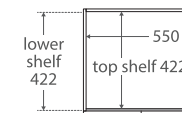

TOP VIEW: SHELF AREA