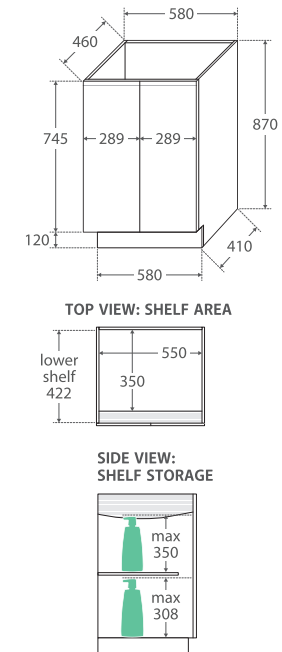

Fingerpull Gloss White 600MM CABINET ON KICKBOARD

Features

- Gloss white exterior with bright white interior
- U-shape fingerpull channel
- Soft-close doors
- 16 mm thick backing board and shelf
- FSC certified, eco-friendly E0 board

Available in

Gloss White
60C

Cleaning & Care

- Regularly clean with mild soapy water using a clean, soft cloth.
- Do not use harsh detergents, bleach, abrasive cleaners or cream/wax cleaners. These substances can result in scratches and/or deposit build-ups that will affect the appearance.
- Avoid placing hot objects, such as hair straighteners, on any surface as these will cause discolouration and marking.
- Spills of hair dye, after-shave lotion, nail polish and remover, aerosol spray and other harsh chemicals should be removed immediately to prevent damage and discolouration. Clean immediately with mild soapy water using a clean, soft cloth.

While we aim to ensure specifications are correct at the time of publication, Fienza reserves the right to make modifications without prior notice. Physical colour may vary from image shown. All measurements are shown in millimetres. Always use physical product measurements for mark-ups and roughing-in as the technical drawing may differ from actual product received.