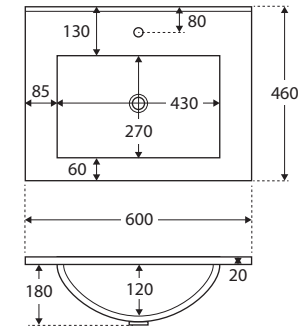

While we aim to ensure specifications are correct at the time of publication, Fienza reserves the right to make modifications without prior notice. Physical colour may vary from image shown. All measurements are shown in millimetres. Always use physical product measurements for mark-ups and roughing-in as the technical drawing may differ from actual product received.

## POLY-MARBLE BASIN-TOP 600MM

### Features

- Rectangular bowl design
- 20 mm thick poly-marble
- Gloss warm white finish
- 3 mm tile lip
- 12 o'clock tap hole as standard (3 tap holes also available)
- Requires 32 mm non-overflow waste (available separately)

While we aim to ensure specifications are correct at the time of publication, Fienza reserves the right to make modifications without prior notice. Physical colour may vary from image shown. All measurements are shown in millimetres. For ceramic products, please allow +/- 10 mm tolerance for manufacturing variance. Always use physical product measurements for mark-ups and roughing-in as the technical drawing may differ from actual product received.