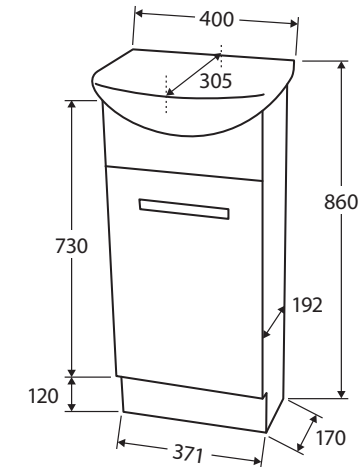

Antonio 400 VANITY

Features

- Gloss white ceramic, semi-recessed basin-top
- Requires 32 mm waste, with overflow (not included)
- Right tap hole
- 2-pac, gloss white finish on cabinet
- Soft-close door, hinged on left side
- 16 mm thick backing board

While we aim to ensure specifications are correct at the time of publication, Fienza reserves the right to make modifications without prior notice. Physical colour may vary from image shown. All measurements are shown in millimetres. Always use physical product measurements for mark-ups and roughing-in as the technical drawing may differ from actual product received. Tapware not included.