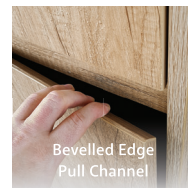

### Available in

Scandi Oak  
**TB14SK**

Industrial  
**TB14XK**

Bevelled Edge  
Pull Channel