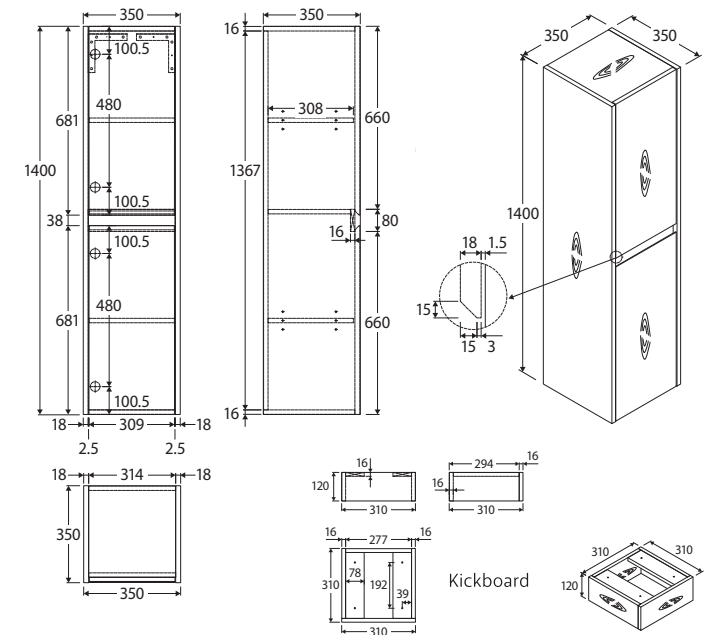

## Edge TALLBOY ON KICKBOARD

### Features

- Textured finish exterior and interior
- Two doors, each with one internal shelf
- Reversible hinges – doors can be left or right-side opening
- Strong 16 mm thick backing board