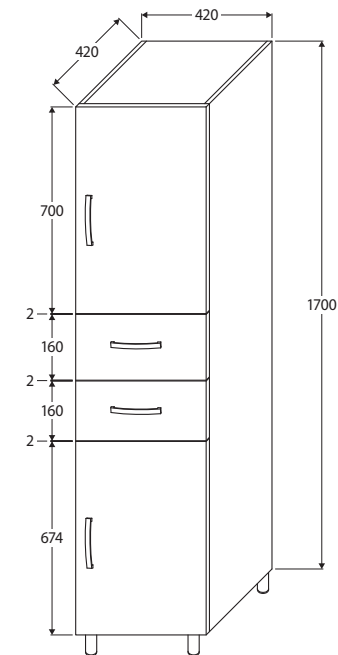

## TALLBOY WITH SOLID DOORS

### Features

- Two solid doors, one internal shelf
- Two drawers
- Bright white interior
- Chrome round legs included
- Reversible hinges – doors can be left or right-side opening
- 2-Pac board with exceptional water resistance
- Strong 16 mm thick backboard
- Can be wall-hung (1700mm tall without legs)
- Matching kickboard available separately: [KICK-TALLBOY](#)