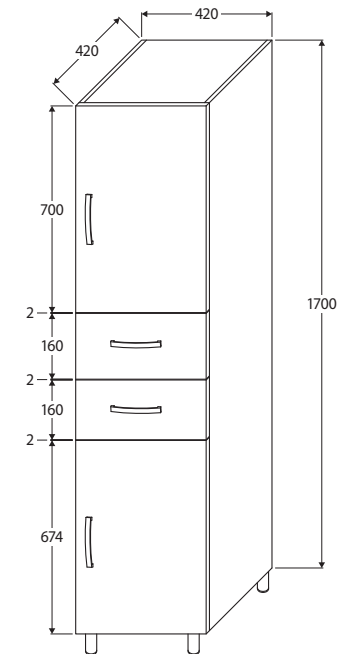

Unicab®

TALLBOY WITH 1 GLASS PANEL DOOR & 2 DRAWERS

Features

- One glass panel door with one internal shelf
- One solid door
- Two drawers
- Bright white interior
- Chrome round legs included
- Reversible hinges – doors can be left or right-side opening
- 2-Pac board with exceptional water resistance
- Strong 16 mm thick backboard
- Can be wall-hung (1700mm tall without legs)
- Matching kickboard available separately: [KICK-TALLBOY](#)

While we aim to ensure specifications are correct at the time of publication, Fienza reserves the right to make modifications without prior notice. Physical colour may vary from image shown. All measurements are shown in millimetres. Always use physical product measurements for mark-ups and roughing-in as the technical drawing may differ from actual product received.