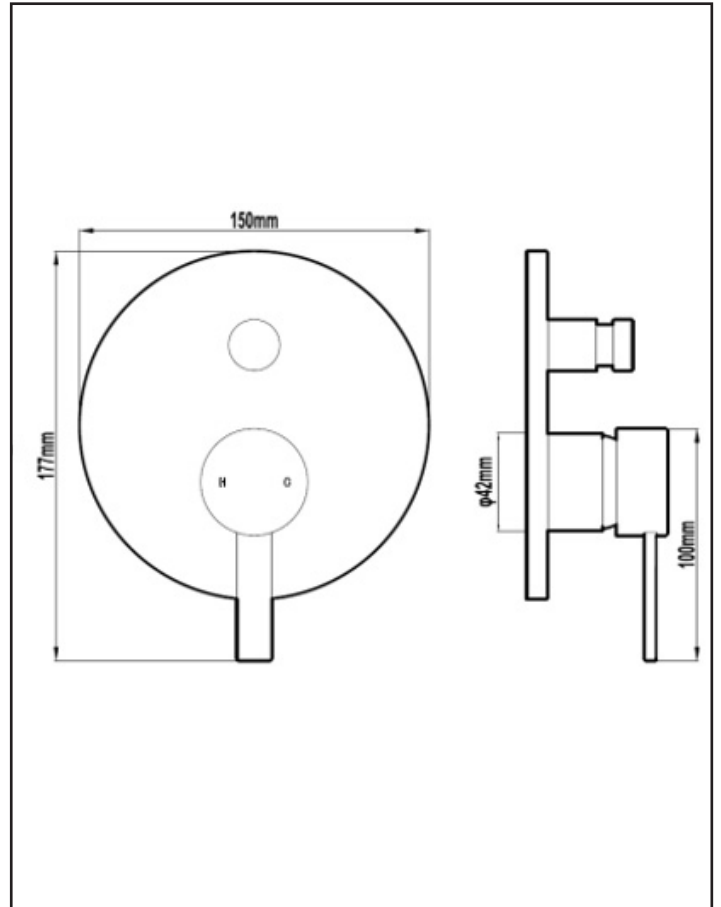

## Enhance Galileo Shower/Bath Diverter Mixer Finish Set Chrome

**ENHANCE52080**  
Chrome