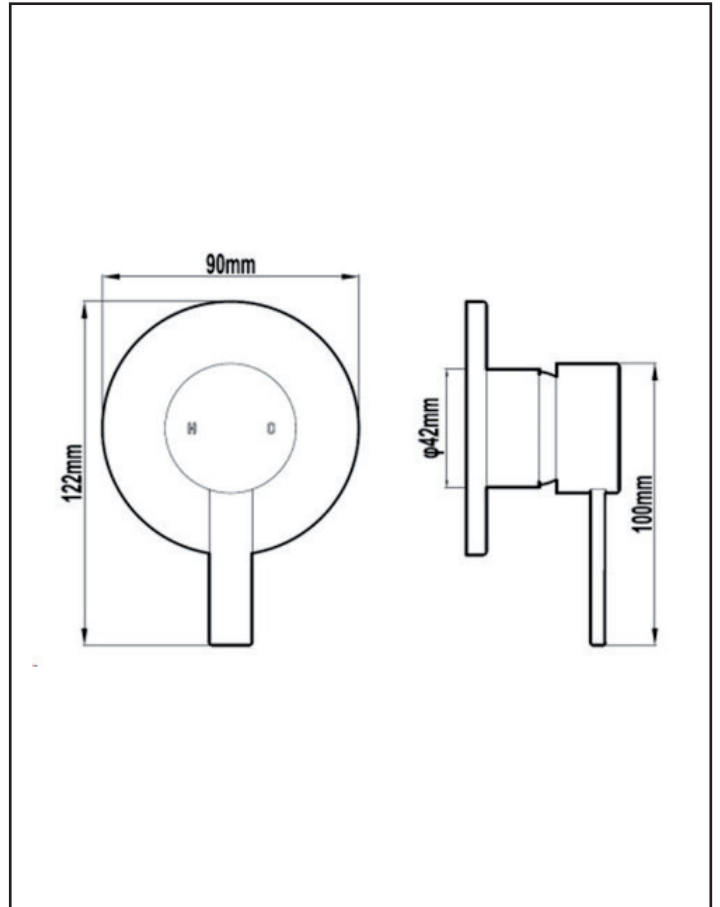

## Enhance Galileo Shower/Bath Mixer Finish Set Chrome

**ENHANCE52060**  
Chrome