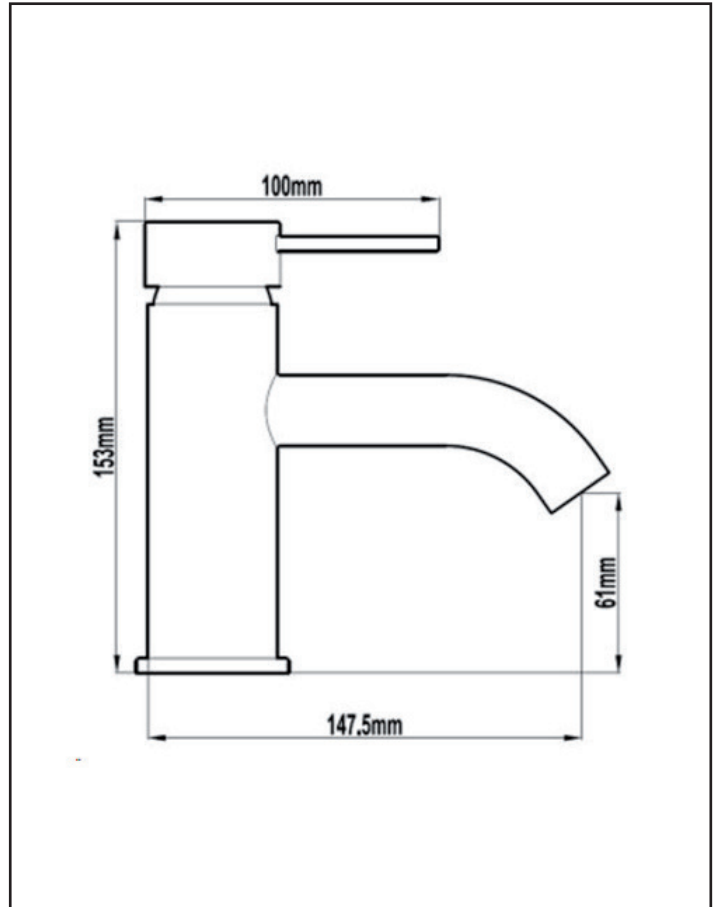

harmony

Enhance Galileo 153 Basin Mixer Chrome

ENHANCE52000

Chrome

WELS 4 star - 6.5L per min