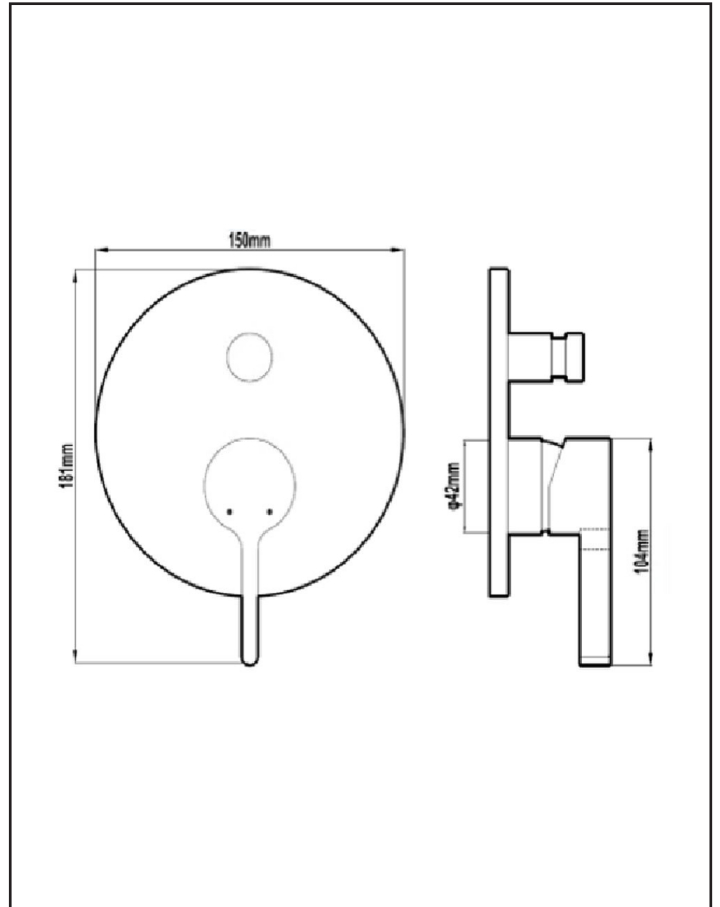

harmony

Enhance Newton Shower/Bath Diverter Mixer Finish Set Chrome

ENHANCE51080

Chrome

Requires ENHANCE50020 in-wall diverter basic set