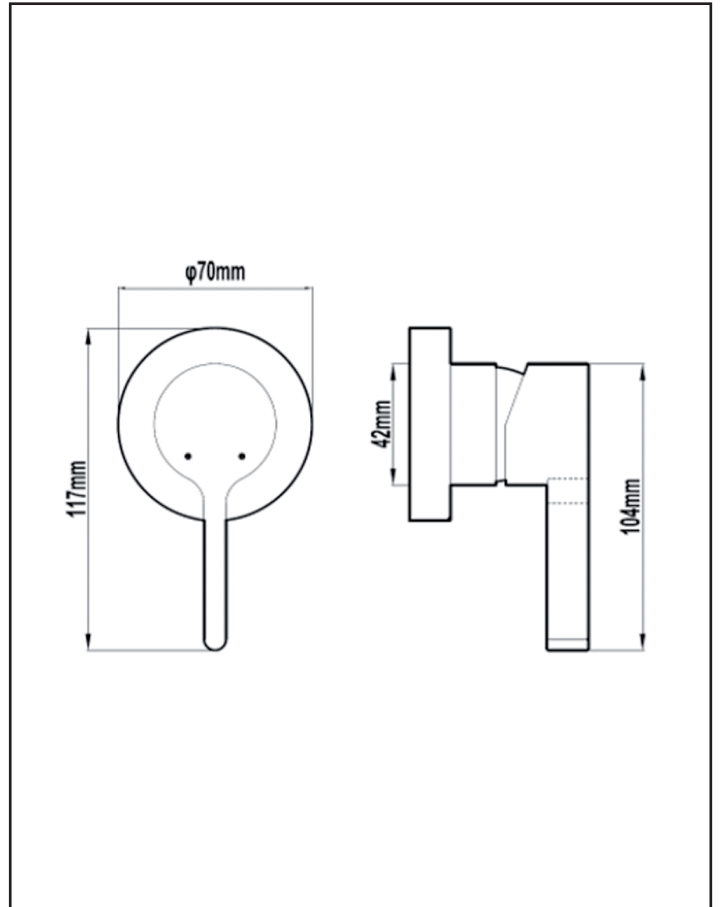

harmony

Enhance Newton Shower/Bath Mixer Finish Set Chrome

ENHANCE51060

Chrome

Requires ENHANCE50000 in-wall basic set