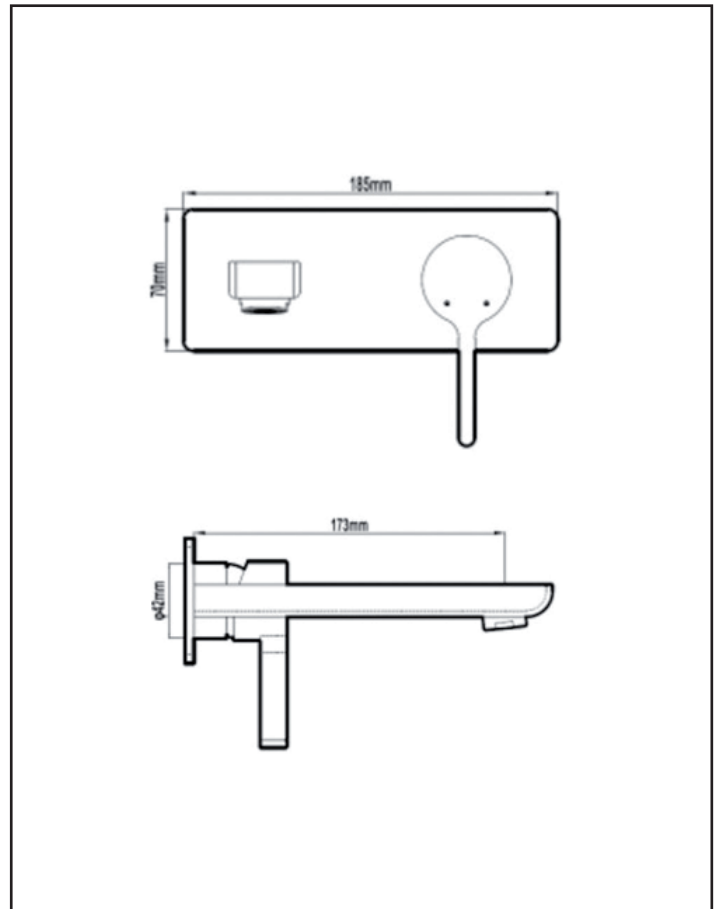

# harmony

Enhance Newton Wall Mount Basin Mixer Finish Set w/  
Plate & 173mm Spout Chrome

**ENHANCE51040**  
Chrome  
WELS 5 star - 6L per min