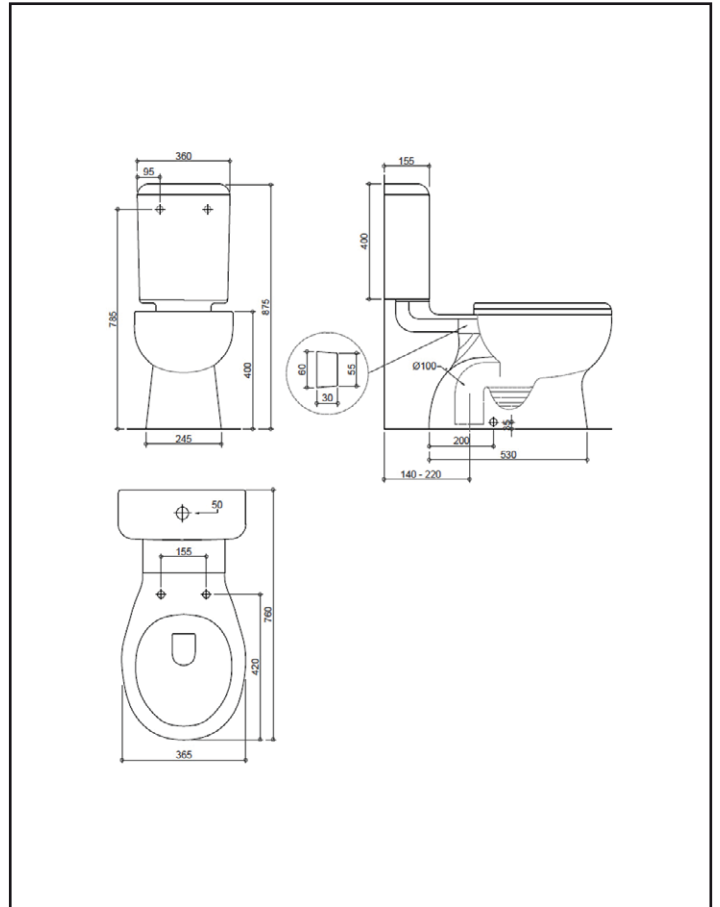

enhance

Enhance Link Suite White S-Trap with VC Cistern 4.5/3L WELS 4*

ENHANCE10200

White
Bottom inlet
Standard white seat
WELS 4 star - 4.5/3.1L per flush, 3.4L avg flush