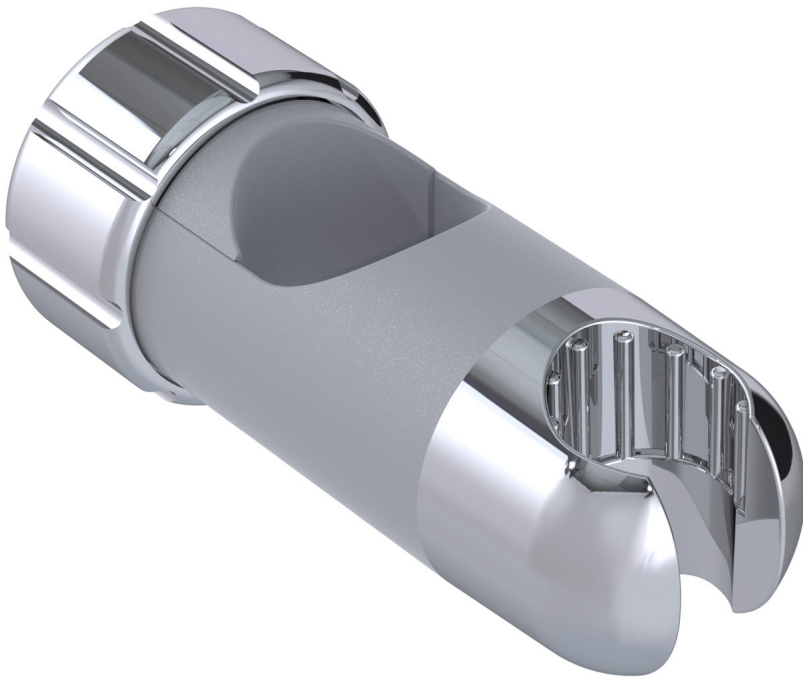

GLIDE SLIDE HANDSET CRADLE

HC 024 GYC
GREY/CHROME

Features

- Fastens to 32mm grab rail
- Clicklock™ cradle mechanism
- ABS construction