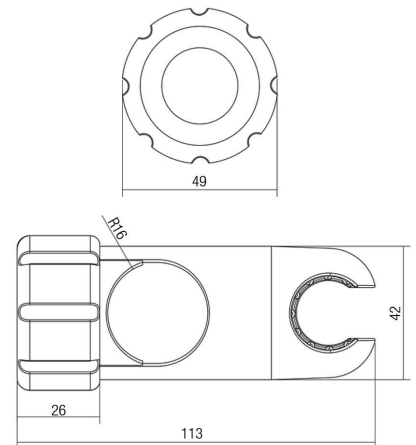

GLIDE SLIDE HANDSET CRADLE

HC 024 GYC
GREY/CHROME

Features

- Fastens to 32mm grab rail
- Clicklock™ cradle mechanism
- ABS construction