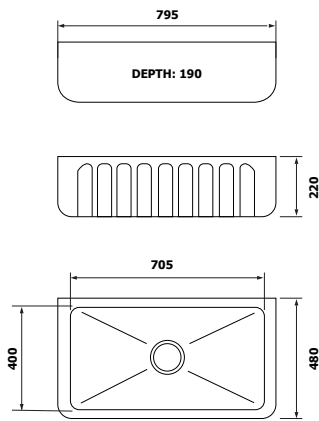

LOUIS

LOUIS 2W SINK

INCLUDED ACCESSORIES

6020L

OPTIONAL ACCESSORIES

DR006

DIMENSIONS

Due to the Nature of Earthenware Products Dimensions are Approximate +/- .5 Inch

SPECIFICATIONS

Description	Large Single Bowl Fireclay Sink, Inset / Under Mount / Flush Mount
Overall Sink Size	L795mm x W480mm x D220mm
Bowl Dimensions	L705mm x W400mm x D190mm
Drainer Length	N/A
Water Capacity	50 Litres
Technic	Fireclay Sink
Material	Fireclay

INSTALLATION

Template	N/A
Tap Holes	NTH

SURFACE FINISH

SILKY SMOOTH

WASTE KIT

MATERIAL

PLUMBING

Waste Fittings	1 x (90mm x 2") basket waste included
Overflow	No

INSTALLATION OPTIONS

INSET

UNDER MOUNT

FLUSH MOUNT

PACKAGING

Gross Weight	31kg
Carton Size	855mm x 290mm x 575mm
Pack QTY	1

AVAILABLE IN