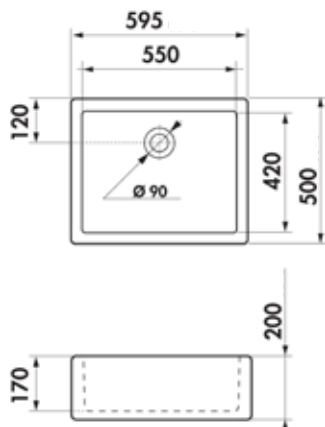

CLOTAIRE

CLOTAIRE 1W SINK

INCLUDED ACCESSORIES

6020L

OPTIONAL ACCESSORIES

DR006

DR007

CNA-3-845

DIMENSIONS

Due to the Nature of Earthenware Products Dimensions are Approximate +/- .5 Inch

SPECIFICATIONS

Description	Single Bowl, Inset / Under Mount / Flush Mount
Overall Sink Size	L595mm x W500mm x D200mm
Bowl Dimensions	L550mm x W420mm x D170mm
Drainer Length	N/A
Water Capacity	30 Litres
Technic	Fireclay Sink
Material	Fireclay

Waste Fittings	1 x (90mm x 2") basket waste included
Overflow	No

INSTALLATION OPTIONS

INSET

UNDER MOUNT

FLUSH MOUNT

PACKAGING

Gross Weight	26kg
Carton Size	650mm x 570mm x 290mm
Pack QTY	1

AVAILABLE IN