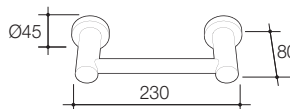

Colours: Chrome.

Dimensions: All dimensions are in millimetres and are subject to normal manufacturing variations. Caroma pursues a policy of continuing improvement in design and performance of its products. The right is therefore reserved to vary specifications without notice.

600mm

Overall L = 630, W = 80, H = 45
Code No.306128C

**Cosmo Metal Double Towel
Swinging Arm Rail**

Code No.305002C

Overall L = 372, W = Ø40, H = 141

Cosmo Metal Towel Rack

Code No.305004C

Overall L = 634, W = 260, H = 176

Cosmo Metal Hand Towel Ring

Code No.305102C

Overall Ø = 170, W = 65, H = 214

Cosmo Metal Hand Towel Rail

Code No.308128C

Overall L = 250, W = 80, H = 45

Cosmo Metal Toilet Roll Holder

Code No.303128C

Overall L = 177, W = 75, H = 45

Cosmo Metal Soap Holder
Code No.304128C

L = 115, W = 115, H = 45

Cosmo Metal Soap Basket
Code No.305103C

L = 125, W = 142, H = 44

Cosmo Double Tumbler and Holder
Code No.305101C