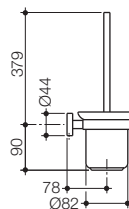

600mm

Overall L = 630, W = 80, H = 45
Code No.306128C

**Cosmo Metal Double Towel
Swinging Arm Rail**

Code No.305002C

Overall L = 372, W = Ø40, H = 141

Cosmo Metal Towel Rack

Code No.305004C

Overall L = 634, W = 260, H = 176

Overall L = 177, W = 75, H = 45

Cosmo Metal Soap Holder
Code No.304128C

L = 115, W = 115, H = 45

Cosmo Metal Soap Basket
Code No.305103C

L = 125, W = 142, H = 44

Cosmo Double Tumbler and Holder
Code No.305101C

Overall L = 170, W = 85, H = 94

Cosmo Metal Robe Hook
Code No.309128C

Overall L = 45, W = 55, H = 45

Cosmo Glass Double Shower Shelf
Code No.305005C

L = 355, W = 199, H = 389

Cosmo Glass Shower Shelf
Code No.305003C

L = 609, W = 163, H = 52

Cosmo Toilet Brush and Holder
Code No.305001C

L = 100, W = 119, H = 469