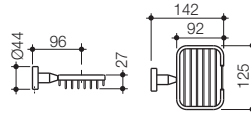

Colours: Chrome.

Dimensions: All dimensions are in millimetres and are subject to normal manufacturing variations. Caroma pursues a policy of continuing improvement in design and performance of its products. The right is therefore reserved to vary specifications without notice.

600mm

Overall L = 630, W = 80, H = 45
Code No.306128C

**Cosmo Metal Double Towel
Swinging Arm Rail**

Code No.305002C

Overall L = 372, W = Ø40, H = 141

Cosmo Metal Towel Rack

Code No.305004C

Overall L = 634, W = 260, H = 176

Cosmo Metal Hand Towel Ring

Code No.305102C

Overall Ø = 170, W = 65, H = 214

Cosmo Metal Hand Towel Rail

Code No.308128C

Overall L = 250, W = 80, H = 45

Cosmo Metal Toilet Roll Holder

Code No.303128C

Overall L = 177, W = 75, H = 45

Cosmo Metal Soap Holder
Code No.304128C

L = 115, W = 115, H = 45

Cosmo Metal Soap Basket
Code No.305103C

L = 125, W = 142, H = 44

Cosmo Double Tumbler and Holder
Code No.305101C