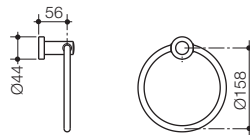

Colours: Chrome.

Dimensions: All dimensions are in millimetres and are subject to normal manufacturing variations. Caroma pursues a policy of continuing improvement in design and performance of its products. The right is therefore reserved to vary specifications without notice.

600mm

Overall L = 630, W = 80, H = 45
Code No.306128C

**Cosmo Metal Double Towel
Swinging Arm Rail**

Code No.305002C

Overall L = 372, W = Ø40, H = 141

Cosmo Metal Towel Rack

Code No.305004C

Overall L = 634, W = 260, H = 176

Cosmo Metal Hand Towel Ring

Code No.305102C

Overall Ø = 170, W = 65, H = 214

Cosmo Metal Hand Towel Rail

Code No.308128C

Overall L = 250, W = 80, H = 45

Cosmo Metal Toilet Roll Holder

Code No.303128C

Overall L = 177, W = 75, H = 45

Cosmo Metal Soap Holder
Code No.304128C

L = 115, W = 115, H = 45

Cosmo Metal Soap Basket
Code No.305103C

L = 125, W = 142, H = 44

Cosmo Double Tumbler and Holder
Code No.305101C