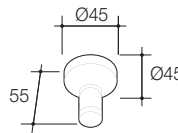

Cosmo Metal Hand Towel Ring

Code No.305102C

Overall Ø = 170, W = 65, H = 214

Cosmo Metal Hand Towel Rail

Code No.308128C

Overall L = 250, W = 80, H = 45

Cosmo Metal Toilet Roll Holder

Code No.303128C

Overall L = 177, W = 75, H = 45

Cosmo Metal Soap Holder
Code No.304128C

L = 115, W = 115, H = 45

Cosmo Metal Soap Basket
Code No.305103C

L = 125, W = 142, H = 44

Cosmo Double Tumbler and Holder
Code No.305101C

Overall L = 170, W = 85, H = 94

Cosmo Metal Robe Hook
Code No.309128C

Overall L = 45, W = 55, H = 45

Cosmo Glass Double Shower Shelf
Code No.305005C

L = 355, W = 199, H = 389

Cosmo Glass Shower Shelf
Code No.305003C

L = 609, W = 163, H = 52

Cosmo Toilet Brush and Holder
Code No.305001C

L = 100, W = 119, H = 469