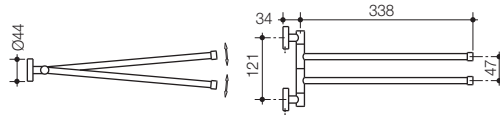

Colours: Chrome.

Dimensions: All dimensions are in millimetres and are subject to normal manufacturing variations. Caroma pursues a policy of continuing improvement in design and performance of its products. The right is therefore reserved to vary specifications without notice.

**Cosmo Metal Double Towel Rail
900mm**

Overall L = 930, W = 140
Code No.306133C

600mm

Overall L = 630, W = 140
Code No.306129C

**Cosmo Metal Single Towel Rail
900mm**

Overall L = 930, W = 80, H = 45
Code No.306132C

600mm

Overall L = 630, W = 80, H = 45
Code No.306128C

**Cosmo Metal Double Towel
Swinging Arm Rail**

Code No.305002C

Overall L = 372, W = Ø40, H = 141

Cosmo Metal Towel Rack

Code No.305004C

Overall L = 634, W = 260, H = 176