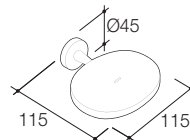

600mm

Overall L = 630, W = 80, H = 45
Code No.306128C

**Cosmo Metal Double Towel
Swinging Arm Rail**

Code No.305002C

Overall L = 372, W = Ø40, H = 141

Cosmo Metal Towel Rack

Code No.305004C

Overall L = 634, W = 260, H = 176

Cosmo Metal Hand Towel Ring

Code No.305102C

Overall Ø = 170, W = 65, H = 214

Cosmo Metal Hand Towel Rail

Code No.308128C

Overall L = 250, W = 80, H = 45

Cosmo Metal Toilet Roll Holder

Code No.303128C

Overall L = 177, W = 75, H = 45

Cosmo Metal Soap Holder
Code No.304128C

L = 115, W = 115, H = 45

Cosmo Metal Soap Basket
Code No.305103C

L = 125, W = 142, H = 44

Cosmo Double Tumbler and Holder
Code No.305101C

Overall L = 170, W = 85, H = 94

Cosmo Metal Robe Hook
Code No.309128C

Overall L = 45, W = 55, H = 45

Cosmo Glass Double Shower Shelf
Code No.305005C

L = 355, W = 199, H = 389

Cosmo Glass Shower Shelf
Code No.305003C