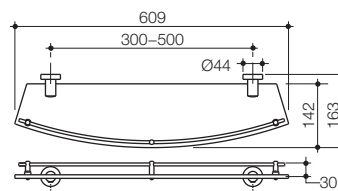

600mm

Overall L = 630, W = 80, H = 45
Code No.306128C

**Cosmo Metal Double Towel
Swinging Arm Rail**

Code No.305002C

Overall L = 372, W = Ø40, H = 141

Cosmo Metal Towel Rack

Code No.305004C

Overall L = 634, W = 260, H = 176

Overall L = 177, W = 75, H = 45

Cosmo Metal Soap Holder
Code No.304128C

L = 115, W = 115, H = 45

Cosmo Metal Soap Basket
Code No.305103C

L = 125, W = 142, H = 44

Cosmo Double Tumbler and Holder
Code No.305101C

Overall L = 170, W = 85, H = 94

Cosmo Metal Robe Hook
Code No.309128C

Overall L = 45, W = 55, H = 45

Cosmo Glass Double Shower Shelf
Code No.305005C

L = 355, W = 199, H = 389

Cosmo Glass Shower Shelf
Code No.305003C

L = 609, W = 163, H = 52

Cosmo Toilet Brush and Holder
Code No.305001C

L = 100, W = 119, H = 469