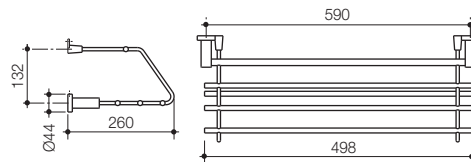

Colours: Chrome.

Dimensions: All dimensions are in millimetres and are subject to normal manufacturing variations. Caroma pursues a policy of continuing improvement in design and performance of its products. The right is therefore reserved to vary specifications without notice.

**Cosmo Metal Double Towel Rail
900mm**

Overall L = 930, W = 140
Code No.306133C

600mm

Overall L = 630, W = 140
Code No.306129C

**Cosmo Metal Single Towel Rail
900mm**

Overall L = 930, W = 80, H = 45
Code No.306132C

600mm

Overall L = 630, W = 80, H = 45
Code No.306128C

**Cosmo Metal Double Towel
Swinging Arm Rail**

Code No.305002C

Overall L = 372, W = Ø40, H = 141

Cosmo Metal Towel Rack

Code No.305004C

Overall L = 634, W = 260, H = 176

Cosmo Metal Hand Towel Ring

Code No.305102C

Overall Ø = 170, W = 65, H = 214

Cosmo Metal Hand Towel Rail

Code No.308128C

Overall L = 250, W = 80, H = 45

Cosmo Metal Toilet Roll Holder

Code No.303128C