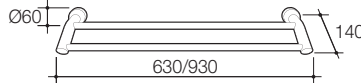

Colours: Chrome.

Dimensions: All dimensions are in millimetres and are subject to normal manufacturing variations. Caroma pursues a policy of continuing improvement in design and performance of its products. The right is therefore reserved to vary specifications without notice.

**Cosmo Metal Double Towel Rail
900mm**

Overall L = 930, W = 140
Code No.306133C

600mm

Overall L = 630, W = 140
Code No.306129C

**Cosmo Metal Single Towel Rail
900mm**

Overall L = 930, W = 80, H = 45
Code No.306132C

600mm

Overall L = 630, W = 80, H = 45
Code No.306128C

**Cosmo Metal Double Towel
Swinging Arm Rail**

Code No.305002C

Overall L = 372, W = Ø40, H = 141

Cosmo Metal Towel Rack

Code No.305004C

Overall L = 634, W = 260, H = 176