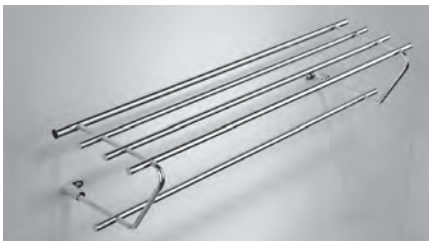

**Cosmo Metal Double Towel Rail
900mm**

Overall L = 930, W = 140
Code No.306133C

600mm

Overall L = 630, W = 140
Code No.306129C

**Cosmo Metal Single Towel Rail
900mm**

Overall L = 930, W = 80, H = 45
Code No.306132C

600mm

Overall L = 630, W = 80, H = 45
Code No.306128C

**Cosmo Metal Double Towel
Swinging Arm Rail**

Code No.305002C

Overall L = 372, W = Ø40, H = 141

Cosmo Metal Towel Rack

Code No.305004C

Overall L = 634, W = 260, H = 176

Cosmo Metal Hand Towel Ring

Code No.305102C

Overall Ø = 170, W = 65, H = 214

Cosmo Metal Hand Towel Rail

Code No.308128C

Overall L = 250, W = 80, H = 45

Cosmo Metal Toilet Roll Holder

Code No.303128C

Overall L = 177, W = 75, H = 45

Cosmo Metal Soap Holder
Code No.304128C

L = 115, W = 115, H = 45

Cosmo Metal Soap Basket
Code No.305103C

L = 125, W = 142, H = 44

Cosmo Double Tumbler and Holder
Code No.305101C