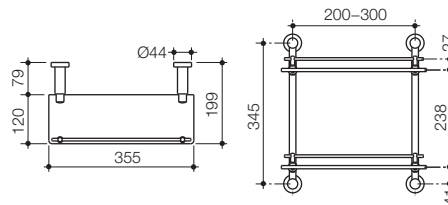

600mm

Overall L = 630, W = 80, H = 45
Code No.306128C

**Cosmo Metal Double Towel
Swinging Arm Rail**

Code No.305002C

Overall L = 372, W = Ø40, H = 141

Cosmo Metal Towel Rack

Code No.305004C

Overall L = 634, W = 260, H = 176

Cosmo Metal Hand Towel Ring

Code No.305102C

Overall Ø = 170, W = 65, H = 214

Cosmo Metal Hand Towel Rail

Code No.308128C

Overall L = 250, W = 80, H = 45

Cosmo Metal Toilet Roll Holder

Code No.303128C

Overall L = 177, W = 75, H = 45

Cosmo Metal Soap Holder
Code No.304128C

L = 115, W = 115, H = 45

Cosmo Metal Soap Basket
Code No.305103C

L = 125, W = 142, H = 44

Cosmo Double Tumbler and Holder
Code No.305101C

Overall L = 170, W = 85, H = 94

Cosmo Metal Robe Hook
Code No.309128C

Overall L = 45, W = 55, H = 45

Cosmo Glass Double Shower Shelf
Code No.305005C

L = 355, W = 199, H = 389

Cosmo Glass Shower Shelf
Code No.305003C