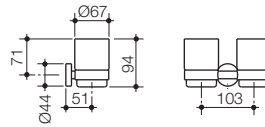

600mm

Overall L = 630, W = 80, H = 45
Code No.306128C

**Cosmo Metal Double Towel
Swinging Arm Rail**

Code No.305002C

Overall L = 372, W = Ø40, H = 141

Cosmo Metal Towel Rack

Code No.305004C

Overall L = 634, W = 260, H = 176

Overall L = 177, W = 75, H = 45

Cosmo Metal Soap Holder
Code No.304128C

L = 115, W = 115, H = 45

Cosmo Metal Soap Basket
Code No.305103C

L = 125, W = 142, H = 44

Cosmo Double Tumbler and Holder
Code No.305101C

Overall L = 170, W = 85, H = 94

Cosmo Metal Robe Hook
Code No.309128C

Overall L = 45, W = 55, H = 45

Cosmo Glass Double Shower Shelf
Code No.305005C

L = 355, W = 199, H = 389

Cosmo Glass Shower Shelf
Code No.305003C

L = 609, W = 163, H = 52

Cosmo Toilet Brush and Holder
Code No.305001C

L = 100, W = 119, H = 469