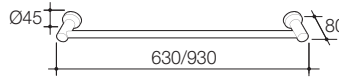

Colours: Chrome.

Dimensions: All dimensions are in millimetres and are subject to normal manufacturing variations. Caroma pursues a policy of continuing improvement in design and performance of its products. The right is therefore reserved to vary specifications without notice.

**Cosmo Metal Double Towel Rail
900mm**

Overall L = 930, W = 140
Code No.306133C

600mm

Overall L = 630, W = 140
Code No.306129C

**Cosmo Metal Single Towel Rail
900mm**

Overall L = 930, W = 80, H = 45
Code No.306132C

600mm

Overall L = 630, W = 80, H = 45
Code No.306128C

**Cosmo Metal Double Towel
Swinging Arm Rail**

Code No.305002C

Overall L = 372, W = Ø40, H = 141

Cosmo Metal Towel Rack

Code No.305004C

Overall L = 634, W = 260, H = 176