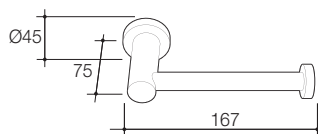

Colours: Chrome.

Dimensions: All dimensions are in millimetres and are subject to normal manufacturing variations. Caroma pursues a policy of continuing improvement in design and performance of its products. The right is therefore reserved to vary specifications without notice.

600mm

Overall L = 630, W = 80, H = 45
Code No.306128C

**Cosmo Metal Double Towel
Swinging Arm Rail**

Code No.305002C

Overall L = 372, W = Ø40, H = 141

Cosmo Metal Towel Rack

Code No.305004C

Overall L = 634, W = 260, H = 176

Cosmo Metal Hand Towel Ring

Code No.305102C

Overall Ø = 170, W = 65, H = 214

Cosmo Metal Hand Towel Rail

Code No.308128C

Overall L = 250, W = 80, H = 45

Cosmo Metal Toilet Roll Holder

Code No.303128C

Overall L = 177, W = 75, H = 45

Cosmo Metal Soap Holder
Code No.304128C

L = 115, W = 115, H = 45

Cosmo Metal Soap Basket
Code No.305103C

L = 125, W = 142, H = 44

Cosmo Double Tumbler and Holder
Code No.305101C