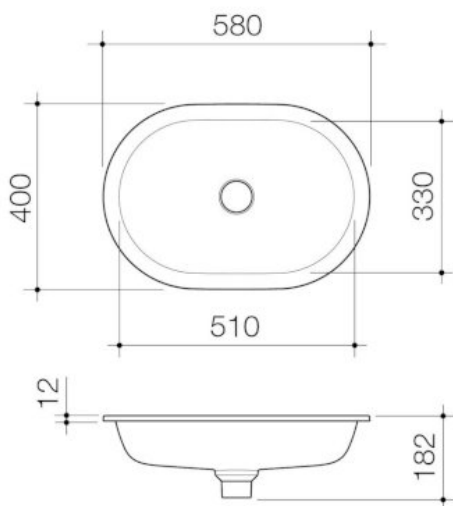

# Liano II 580mm Pill Under/Over Counter Basin – Matte White

Model Number : 852900MW

## PRODUCT DESCRIPTION

The Liano II Basin range is a collection of fashionable basins that allow you to select a style and colour finish to suit your own personal taste, but also deliver to your functional needs. Available in popular round and pill shapes with contemporary thin rim design and in a range of matte colour finishes, the Liano II basin range is the collection you need to make a statement in your bathroom. Optional pop-up plug & wastes and new dress rings are available in Chrome, Matte Black, PVD Brushed Nickel, PVD Brushed Brass and PVD Gunmetal to match with Liano II tapware.

## PRODUCT FEATURES

- \*\*Available from November 2021
- Crafted from highly durable fine fire clay
- Thin rim design for a contemporary look
- Smooth stain-resistant surface
- Available in gloss white, matte black and matte white finishes
- Other matte finishes in green, grey, pink and speckled are available as special order
- For round shape see codes 852600–
- 6.7L bowl capacity
- Non-overflow only
- Australian designed and engineered
- 20-year warranty
- Basins are supplied with ceramic pop-up waste plugs in matching colours, also compatible with Urbane II basin pop-up plugs and wastes (codes 687330–)
- Match with Liano II tapware, or full Urbane II bathroom collection