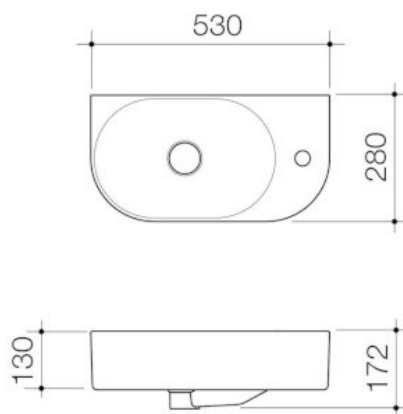

- **Available from November 2021
- Crafted from highly durable fine fire clay
- Thin rim design for a contemporary look
- Smooth stain-resistant surface
- Available in gloss white, matte black and matte white finishes
- Other matte finishes in green, grey, pink and speckled are available as special order
- 2.7L bowl capacity
- Non-overflow only
- Australian designed and engineered
- 20-year warranty
- Basins are supplied with ceramic pop-up waste plugs in matching colours, also compatible with Urbane II basin pop-up plugs and wastes (codes 687330-) and Vogue color bottle traps (codes 687294-)
- Match with Liano II tapware, or full Urbane II bathroom collection