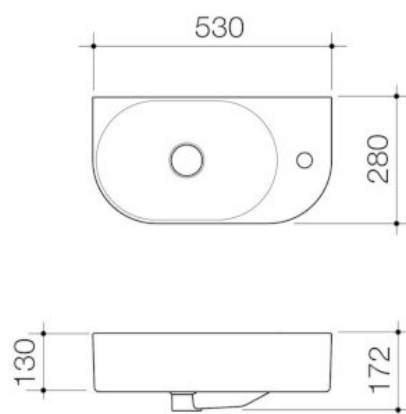

Liano II Hand Wall Basin (1 Tap Hole) – Matte Grey (Special Order)

Model Number : 853010MGR

PRODUCT DESCRIPTION

The Liano II Basin range is a collection of fashionable basins that allow you to select a style and colour finish to suit your own personal taste, but also deliver to your functional needs. Available in popular round and pill shapes with contemporary thin rim design and in a range of matte colour finishes, the Liano II basin range is the collection you need to make a statement in your bathroom. Optional pop-up plug & wastes and new dress rings are available in Chrome, Matte Black, PVD Brushed Nickel, PVD Brushed Brass and PVD Gunmetal to match with Liano II tapware.

PRODUCT FEATURES

- **Available from November 2021
- Crafted from highly durable fine fire clay
- Thin rim design for a contemporary look
- Smooth stain-resistant surface
- Available in gloss white, matte black and matte white finishes
- Other matte finishes in green, grey, pink and speckled are available as special order
- 2.7L bowl capacity
- Non-overflow only
- Australian designed and engineered
- 20-year warranty
- Basins are supplied with ceramic pop-up waste plugs in matching colours, also compatible with Urbane II basin pop-up plugs and wastes (codes 687330-) and Vogue color bottle traps (codes 687294-)
- Match with Liano II tapware, or full Urbane II bathroom collection