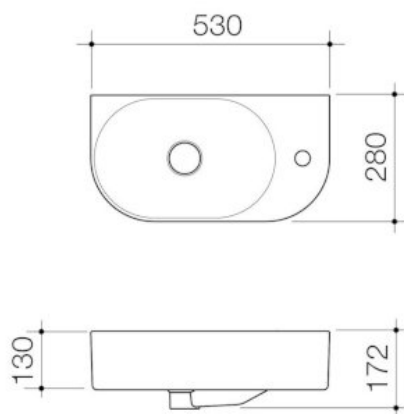

Liano II Hand Wall Basin (1 Tap Hole) – Matte Black

Model Number : 853010MB

PRODUCT DESCRIPTION

The Liano II Basin range is a collection of fashionable basins that allow you to select a style and colour finish to suit your own personal taste, but also deliver to your functional needs. Available in popular round and pill shapes with contemporary thin rim design and in a range of matte colour finishes, the Liano II basin range is the collection you need to make a statement in your bathroom. Optional pop-up plug & wastes and new dress rings are available in Chrome, Matte Black, PVD Brushed Nickel, PVD Brushed Brass and PVD Gunmetal to match with Liano II tapware.

PRODUCT FEATURES

- **Available from November 2021
- Crafted from highly durable fine fire clay
- Thin rim design for a contemporary look
- Smooth stain-resistant surface
- Available in gloss white, matte black and matte white finishes
- Other matte finishes in green, grey, pink and speckled are available as special order
- 2.7L bowl capacity
- Non-overflow only
- Australian designed and engineered
- 20-year warranty
- Basins are supplied with ceramic pop-up waste plugs in matching colours, also compatible with Urbane II basin pop-up plugs and wastes (codes 687330-) and Vogue color bottle traps (codes 687294-)
- Match with Liano II tapware, or full Urbane II bathroom collection